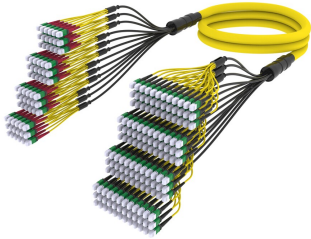

## Base Product

Ultra Low Loss (ULL) Singlemode MPO24 (pinned) to MPO12 (Unpinned) Pre-terminated Trunk Cable, 1728-Fiber, 12-Fiber Rollable Ribbon Indoor /Outdoor Central Tube, Low Smoke Zero Halogen (LSZH)/Riser

## Product Classification

<b>Regional Availability</b>	Asia   Australia/New Zealand   Europe   Latin America   Middle East /Africa   North America
<b>Portfolio</b>	CommScope®
<b>Product Type</b>	Fiber trunk cable assembly
<b>Product Brand</b>	SYSTIMAX ULL
<b>Ordering Note</b>	For additional jacket colors, please contact a CommScope Sales Representative   For lengths greater than 999 ft (304 m), orders must be in meters   Minimum length may vary based on cable configuration

## General Specifications

<b>Color, boot A</b>	Red
<b>Color, connector A</b>	Green
<b>Color, boot B</b>	Black
<b>Color, connector B</b>	Green
<b>Construction Type</b>	Rollable ribbon
<b>Furcation Color</b>	Yellow
<b>Interface, Connector A</b>	MPO-24/APC Male
<b>Interface, Connector B</b>	MPO-12/APC Female
<b>Jacket Color</b>	Black
<b>Polarity</b>	Method B Enhanced (ULL)
<b>Fibers per Subunit, quantity</b>	12
<b>Total Fibers, quantity</b>	1728