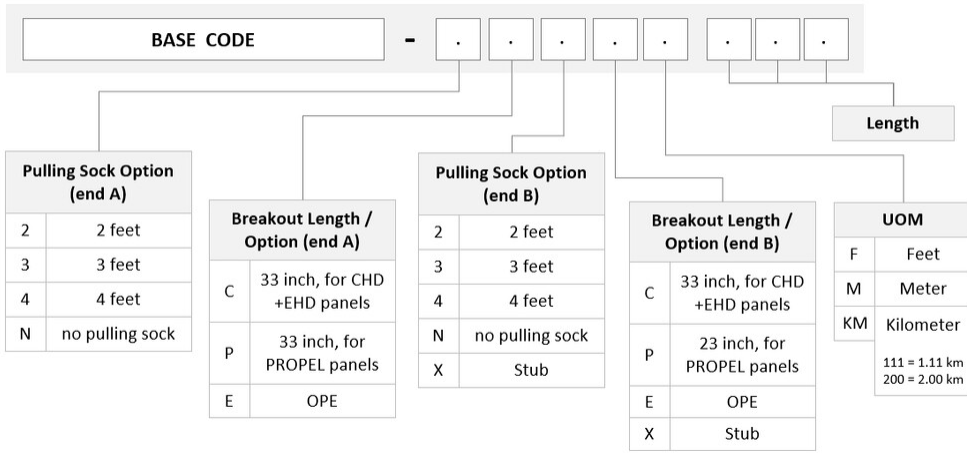

Ordering Tree

Mechanical Specifications

Cable Retention Strength, maximum 11.24 lb @ 0 ° | 4.40 lb @ 90 °

Optical Specifications

Fiber Mode Singlemode

Fiber Type G.657.A2, TeraSPEED®

Environmental Specifications

Operating Temperature -10 °C to +60 °C (+14 °F to +140 °F)

Environmental Space Dual Rated LSZH/Riser

Packaging and Weights

Packaging Type Wood reel

Included Products

- 760250981 Z-1728-LN-RR-F12BK/8G1/99L/200/C – Fiber indoor/outdoor cable, All-Dielectric, LSZH, Riser-Rated, Gel-Free, Loose Tube Rollable Ribbon, 1728 fiber, Singlemode G.657.A2, Feet jacket marking, Black jacket color, Cca flame rating
- 860638318 – MPO12, ULTRA LOW LOSS, FEMALE, Singlemode, GREEN, 3mm
- 860651709 – TeraSPEED® MPO Male 24 Fiber Connector, green, 3.6 mm