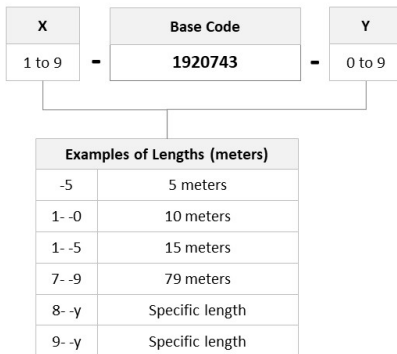

General Specifications

Connector A, quantity	2
Color, boot A	Beige
Color, connector A	Beige
Connector B, quantity	2
Color, boot B	Beige
Color, connector B	Beige
Interface, Connector A	LC/UPC
Interface, Connector B	LC/UPC
Jacket Color	Aqua
Total Fibers, quantity	2

Dimensions

Cord Length	60 m 196.85 ft
Diameter Over Jacket	1.8 mm 0.071 in

Ordering Tree

6-1920743-0

Optical Specifications

Fiber Mode Multimode
Fiber Type OM3, LazrSPEED®

Environmental Specifications

Environmental Space Low Smoke Zero Halogen (LSZH)