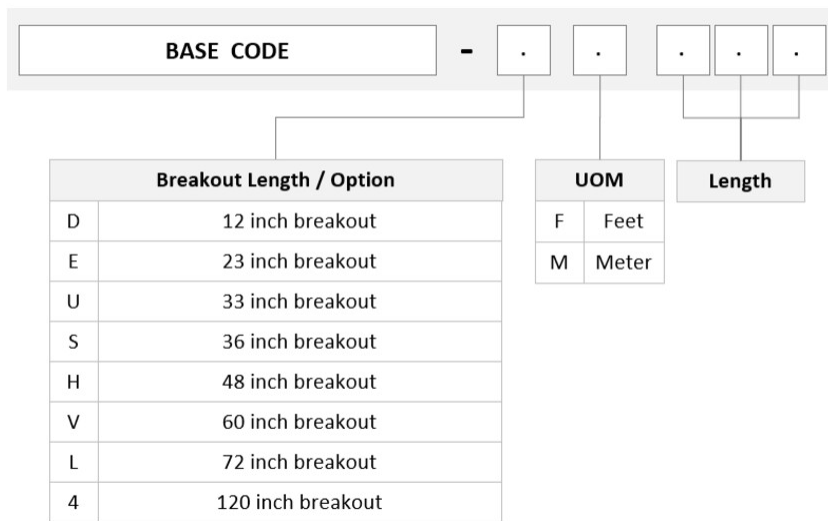

PPLURXRLCRVR

Dimensions

Height	11 mm | 0.433 in
Width	65 mm | 2.559 in
Depth	170 mm | 6.693 in
Breakout Length, end B	12 in | 120 in | 33 in | 36 in | 48 in | 60 in | 72 in
Cable Assembly Length Range (m)	1 – 400
Cable Assembly Length Range (ft)	2 – 999

Ordering Tree

Optical Specifications

Fiber Mode	Multimode
Fiber Type	OM4
Insertion Loss, maximum	0.35 dB

Environmental Specifications

Qualification Standards	IEC 61753-1 | TIA-568.3-D
Safety Standard	c-UL-us

Packaging and Weights

Packaging quantity	1