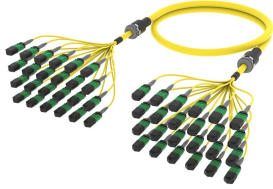

UHGQXQXTN

Base Product

Singlemode MPO8 APC (pinned) to MPO8 APC (pinned) Fiber Trunk Cable Assembly, 192-Fiber, Armored Indoor Plenum

Product Classification

Regional Availability	Asia Australia/New Zealand China Europe India Latin America Middle East/Africa North America
Portfolio	CommScope®
Product Type	Fiber trunk cable assembly
Product Brand	Propel SYSTIMAX ULL
Ordering Note	For additional jacket colors, please contact a CommScope Sales Representative For lengths greater than 999 ft (304 m), orders must be in meters Minimum length may vary based on cable configuration

General Specifications

Connector A, quantity	24
Color, boot A	Gray
Color, connector A	Green
Connector B, quantity	24
Color, boot B	Gray
Color, connector B	Green
Construction Type	Armored Stranded
Furcation Color	Yellow
Interface, Connector A	MPO-08/APC Male
Interface, Connector B	MPO-08/APC Male
Jacket Color	Yellow
Polarity	Method B Enhanced (ULL)
Fibers per Subunit, quantity	8
Total Fibers, quantity	192

Dimensions

Breakout Length	22 in
------------------------	-------

UHGQXQXTN

Cable Assembly Length Range (m)	3 – 305
Cable Assembly Length Range (ft)	10 – 999

Ordering Tree

Mechanical Specifications

Cable Retention Strength, maximum	11.24 lb @ 0 ° 4.40 lb @ 90 °
--	---------------------------------

860659022

- MPO-08, ULTRA LOW LOSS, MALE, Singlemode, GREEN, 2mm