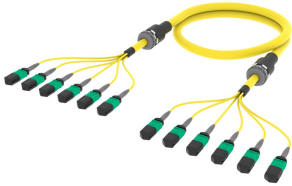

UHGQXQXTH

Base Product

Singlemode MPO8 APC (pinned) to MPO8 APC (pinned) Fiber Trunk Cable Assembly, 48-Fiber, Armored Indoor Plenum

Product Classification

Regional Availability	Asia Australia/New Zealand China Europe India Latin America Middle East/Africa North America
Portfolio	CommScope®
Product Type	Fiber trunk cable assembly
Product Brand	Propel SYSTIMAX ULL
Ordering Note	For additional jacket colors, please contact a CommScope Sales Representative For lengths greater than 999 ft (304 m), orders must be in meters Minimum length may vary based on cable configuration

General Specifications

Connector A, quantity	6
Color, boot A	Gray
Color, connector A	Green
Connector B, quantity	6
Color, boot B	Gray
Color, connector B	Green
Construction Type	Armored Stranded
Furcation Color	Yellow
Interface, Connector A	MPO-08/APC Male
Interface, Connector B	MPO-08/APC Male
Jacket Color	Yellow
Polarity	Method B Enhanced (ULL)
Fibers per Subunit, quantity	8
Total Fibers, quantity	48

Dimensions

Breakout Length	22 in
------------------------	-------

Included Products

- 760256009
P-048-MZ-8G1-F08YL/20T - Fiber indoor cable, Plenum MPO Trunk, interlocking aluminum armored with plenum jacket, 48 fiber multi-unit with 8 fiber subunits, Gel-free, Singlemode G.657.A2/B2, Feet jacket marking, Yellow jacket color
- 860659022 - MPO-08, ULTRA LOW LOSS, MALE, Singlemode, GREEN, 2mm