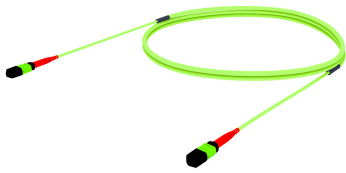

## Base Product

OM5 MPO24 (Unpinned) to MPO24 (Unpinned), Fiber Patch Cord, 24-Fiber, Method A, Plenum

## General Specifications

<b>Color, boot A</b>	Red
<b>Color, connector A</b>	Aqua
<b>Color, boot B</b>	Red
<b>Color, connector B</b>	Aqua
<b>Construction Type</b>	Stranded
<b>Furcation Color</b>	Aqua
<b>Interface, Connector A</b>	MPO-24/UPC Female
<b>Interface, Connector B</b>	MPO-24/UPC Female
<b>Jacket Color</b>	Aqua
<b>Polarity</b>	Method A
<b>Fibers per Subunit, quantity</b>	24
<b>Total Fibers, quantity</b>	24