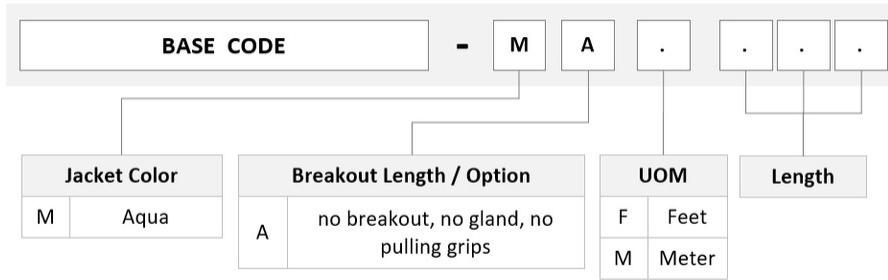

AQV2P2PHF

Mechanical Specifications

Cable Retention Strength, maximum 11.24 lb @ 0 ° | 4.40 lb @ 90 °

Optical Specifications

Fiber Mode Multimode

Fiber Type OM5, LazrSPEED®

Environmental Specifications

Operating Temperature -10 °C to +60 °C (+14 °F to +140 °F)

Environmental Space Indoor | Plenum

Regulatory Compliance/Certifications

Agency

CHINA-ROHS

ISO 9001:2015

REACH-SVHC

ROHS

UK-ROHS

Classification

Above maximum concentration value

Designed, manufactured and/or distributed under this quality management system

Compliant as per SVHC revision on www.commscope.com/ProductCompliance

Compliant/Exempted

Compliant/Exempted

Included Products

- 760161901 P-024-MP-5K-F36AQ – Fiber indoor cable, LazrSPEED® Plenum MPO Light Duty for Patchcords, 24 fiber, Multimode OM4, Feet jacket marking, Aqua jacket color
- 860489111 – LazrSPEED® Elite MPO Female 24 Fiber Connector, aqua