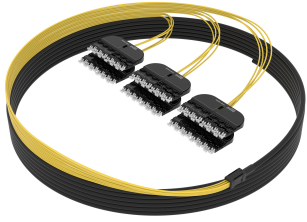

# NG4-CMDKORJ

NG4access® Cabled Module, singlemode LC/UPC to stub, 216 fiber, rollable ribbon, indoor/outdoor

- Cabled modules enable the routing of fiber cable to the frame, where multiple connectors are terminated to the frame with a single click
- Integrated connectors ensure the cables are kept in sequential order, and help prevent accidental fiber breakage or disruption to adjacent fibers during installation
- Available in a pigtail version for splicing on frame or preterminated to 24-fiber microcable or conventional IFC cable

## Product Classification

<b>Regional Availability</b>	Latin America   North America
<b>Portfolio</b>	CommScope®
<b>Product Type</b>	Fiber cabled module
<b>Product Brand</b>	NG4access®
<b>Product Series</b>	NG4
<b>Ordering Note</b>	For fiber modules with custom cable lengths, please contact your local CommScope representative

## General Specifications

<b>Configuration Type</b>	NG4 Module to Stub tail
<b>Adapters, quantity, front</b>	108
<b>Body Style</b>	Straight orientation
<b>Cable Color</b>	Black
<b>Cable Type</b>	Indoor/outdoor - Rollable Ribbon
<b>Color, housing</b>	Black
<b>Interface, front</b>	LC/UPC
<b>Interface, rear</b>	Stub tail
<b>Polarity</b>	Pairs, straight
<b>Total Fibers, quantity</b>	216
<b>Total Ports, quantity, front</b>	216

# NG4-CMDKORJ

**Width** 159.9 mm | 6.295 in

**Depth** 101 mm | 3.976 in