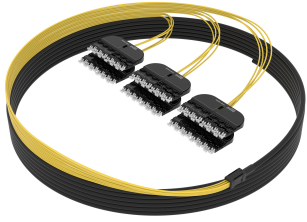

# NG4-CMDKORH

---

NG4access® Cabled Module, singlemode LC/UPC to stub, 144 fiber, rollable ribbon, indoor/outdoor

- Cabled modules enable the routing of fiber cable to the frame, where multiple connectors are terminated to the frame with a single click
- Integrated connectors ensure the cables are kept in sequential order, and help prevent accidental fiber breakage or disruption to adjacent fibers during installation
- Available in a pigtail version for splicing on frame or preterminated to 24-fiber microcable or conventional IFC cable

## Product Classification

<b>Regional Availability</b>	Latin America   North America
<b>Portfolio</b>	CommScope®
<b>Product Type</b>	Fiber cabled module
<b>Product Brand</b>	NG4access®
<b>Product Series</b>	NG4
<b>Ordering Note</b>	For fiber modules with custom cable lengths, please contact your local CommScope representative

## General Specifications

<b>Configuration Type</b>	NG4 Module to Stub tail
<b>Adapters, quantity, front</b>	72
<b>Body Style</b>	Straight orientation
<b>Cable Color</b>	Black
<b>Cable Type</b>	Indoor/outdoor - Rollable Ribbon
<b>Color, housing</b>	Black
<b>Interface, front</b>	LC/UPC
<b>Interface, rear</b>	Stub tail
<b>Polarity</b>	Pairs, straight
<b>Total Fibers, quantity</b>	144
<b>Total Ports, quantity, front</b>	144

# NG4-CMDKORH

**Width** 159.9 mm | 6.295 in

**Depth** 101 mm | 3.976 in