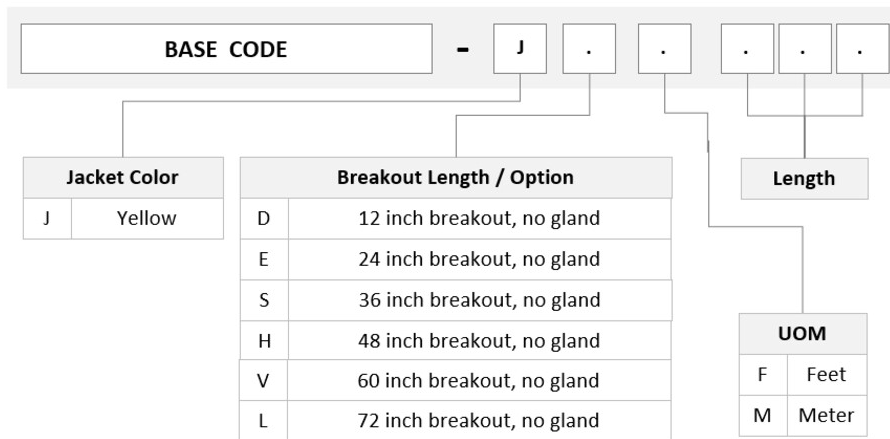

General Specifications

Connector A, quantity	1
Color, boot A	Red
Color, connector A	Green
Connector B, quantity	2
Color, boot B	Gray
Color, connector B	Green
Construction Type	Stranded
Furcation Color	Yellow
Interface, Connector A	MPO-24/APC Female
Interface, Connector B	MPO-08/APC Female
Jacket Color	Yellow
Polarity	Method B Enhanced (ULL)
Fibers per Subunit, quantity	16
Total Fibers, quantity	16

Dimensions

URG2EQP7R

Breakout Length	12 in 24 in 36 in 48 in 60 in 72 in
Cable Assembly Length Range (m)	3 – 305
Cable Assembly Length Range (ft)	10 – 999

Ordering Tree

Mechanical Specifications

Cable Retention Strength, maximum	11.24 lb @ 0° 4.40 lb @ 90°
--	-------------------------------