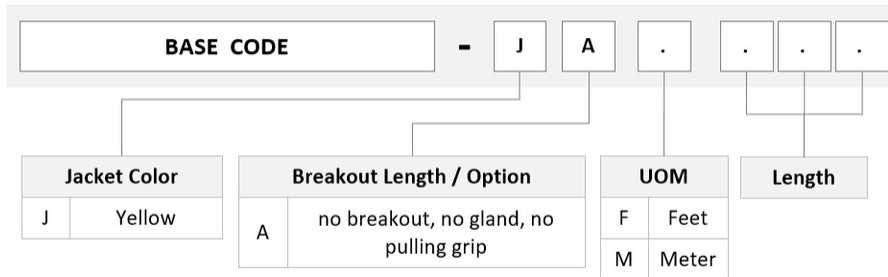

UQGRPRX7R

Cable Assembly Length Range (ft)

1 – 999

Ordering Tree

Mechanical Specifications

Cable Retention Strength, maximum 11.24 lb @ 0 ° | 4.40 lb @ 90 °

Optical Specifications

Fiber Mode Singlemode

Fiber Type G.657.A2, TeraSPEED®

Environmental Specifications

Operating Temperature -10 °C to +60 °C (+14 °F to +140 °F)

Environmental Space Indoor | Plenum

Regulatory Compliance/Certifications

Agency	Classification
CHINA-ROHS	Below maximum concentration value
ISO 9001:2015	Designed, manufactured and/or distributed under this quality management system
REACH-SVHC	Compliant as per SVHC revision on www.commscope.com/ProductCompliance
ROHS	Compliant
UK-ROHS	Compliant

Included Products

760249691 – Fiber indoor cable, Plenum MPO Light Duty for Patchcords, 16 fiber, Singlemode G.657.A2/B2,