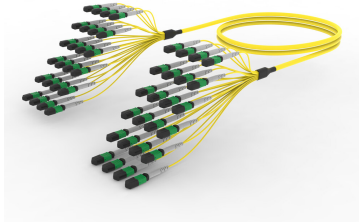

Base Product

Ultra Low Loss (ULL) Singlemode MPO8 (Pinned) to MPO8 (Pinned), Fiber Trunk Cable Assembly, 192-Fiber, Dual Rated (OFNR/LSZH)

Product Classification

Regional Availability	Asia Australia/New Zealand China Europe India Latin America Middle East/Africa North America
Portfolio	CommScope®
Product Type	Fiber trunk cable assembly
Product Brand	Propel SYSTIMAX ULL
Ordering Note	For additional jacket colors, please contact a CommScope Sales Representative For lengths greater than 999 ft (304 m), orders must be in meters Minimum length may vary based on cable configuration

General Specifications

Connector A, quantity	24
Color, boot A	Gray
Color, connector A	Green
Connector B, quantity	24
Color, boot B	Gray
Color, connector B	Green
Construction Type	Stranded
Furcation Color	Yellow
Interface, Connector A	MPO-08/APC Male
Interface, Connector B	MPO-08/APC Male
Jacket Color	Yellow
Polarity	Method B Enhanced (ULL)
Fibers per Subunit, quantity	8
Total Fibers, quantity	192

Dimensions

Breakout Length	22 in
------------------------	-------

UJGQXQXTN

Cable Assembly Length Range (m) 3 – 305
Cable Assembly Length Range (ft) 10 – 999

Ordering Tree

Mechanical Specifications

Cable Retention Strength, maximum 11.24 lb @ 0 ° | 4.40 lb @ 90 °

Optical Specifications

Fiber Mode Singlemode
Fiber Type G.657.A2, TeraSPEED®

Environmental Specifications

Operating Temperature -10 °C to +60 °C (+14 °F to +140 °F)
Environmental Space Dual Rated LSZH/Riser | Indoor