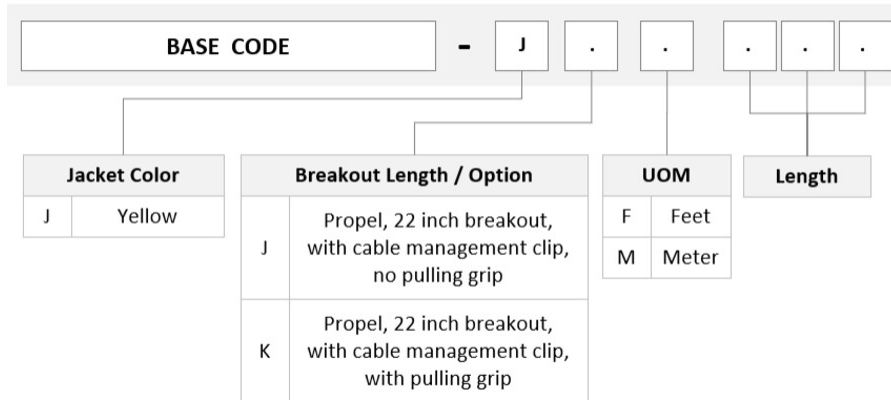

General Specifications

Connector A, quantity	24
Color, boot A	Gray
Color, connector A	Green
Connector B, quantity	24
Color, boot B	Gray
Color, connector B	Green
Construction Type	Stranded
Furcation Color	Yellow
Interface, Connector A	MPO-08/APC Male
Interface, Connector B	MPO-08/APC Male
Jacket Color	Yellow
Polarity	Method B Enhanced (ULL)
Fibers per Subunit, quantity	8
Total Fibers, quantity	192

Dimensions

Breakout Length	22 in
------------------------	-------

UJGQXQXTN

Cable Assembly Length Range (m) 3 – 305
Cable Assembly Length Range (ft) 10 – 999

Ordering Tree

Mechanical Specifications

Cable Retention Strength, maximum 11.24 lb @ 0 ° | 4.40 lb @ 90 °