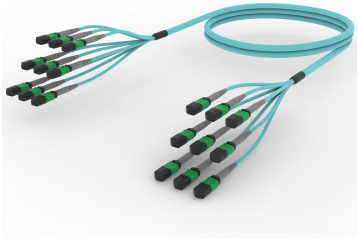

UGXQVQZTK

Base Product

Ultra Low Loss (ULL) OM4 MPO8 APC (Non-Pinned) to MPO8 APC (Pinned), Fiber Trunk Cable Assembly, 72-Fiber, Plenum

Product Classification

Regional Availability	Asia Australia/New Zealand China Europe India Latin America Middle East/Africa North America
Portfolio	CommScope®
Product Type	Fiber trunk cable assembly
Product Brand	Propel SYSTIMAX ULL
Ordering Note	For additional jacket colors, please contact a CommScope Sales Representative For lengths greater than 999 ft (304 m), orders must be in meters Minimum length may vary based on cable configuration

General Specifications

Connector A, quantity	9
Color, boot A	Gray
Color, connector A	Green
Connector B, quantity	9
Color, boot B	Gray
Color, connector B	Green
Construction Type	Stranded
Furcation Color	Aqua
Interface, Connector A	MPO-08/APC Female
Interface, Connector B	MPO-08/APC Male
Jacket Color	Aqua
Polarity	Method B Enhanced (ULL)
Fibers per Subunit, quantity	8
Total Fibers, quantity	72

Dimensions

UGXQVQZTK

Breakout Length	22 in
Cable Assembly Length Range (m)	3 – 305
Cable Assembly Length Range (ft)	10 – 999

Ordering Tree

Mechanical Specifications

Cable Retention Strength, maximum	11.24 lb @ 0 ° 4.40 lb @ 90 °
--	---------------------------------