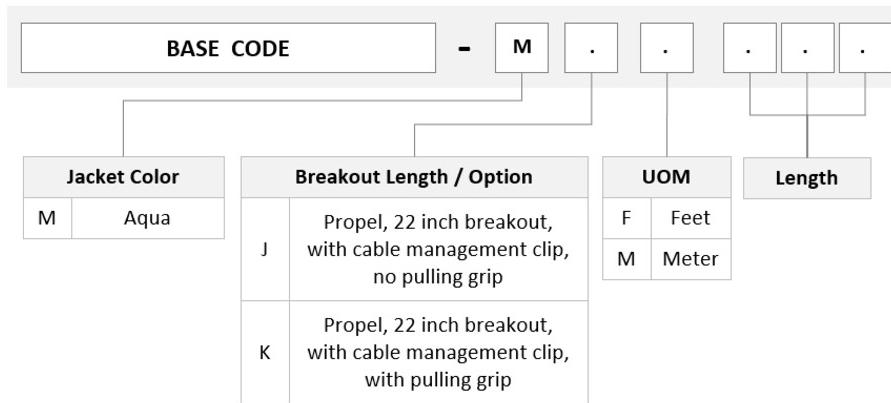

General Specifications

Connector A, quantity	9
Color, boot A	Gray
Color, connector A	Green
Connector B, quantity	9
Color, boot B	Gray
Color, connector B	Green
Construction Type	Stranded
Furcation Color	Aqua
Interface, Connector A	MPO-08/APC Female
Interface, Connector B	MPO-08/APC Male
Jacket Color	Aqua
Polarity	Method B Enhanced (ULL)
Fibers per Subunit, quantity	8
Total Fibers, quantity	72

Dimensions

UGXQVQZTK

Breakout Length	22 in
Cable Assembly Length Range (m)	3 – 305
Cable Assembly Length Range (ft)	10 – 999

Ordering Tree

Mechanical Specifications

Cable Retention Strength, maximum	11.24 lb @ 0 ° 4.40 lb @ 90 °
--	---------------------------------