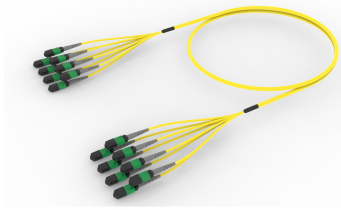

## Base Product

Ultra Low Loss (ULL) Singlemode MPO8 (Pinned) to MPO8 (Pinned), Fiber Trunk Cable Assembly, 64-Fiber, Plenum

## Product Classification

<b>Regional Availability</b>	Asia   Australia/New Zealand   China   Europe   India   Latin America   Middle East/Africa   North America
<b>Portfolio</b>	CommScope®
<b>Product Type</b>	Fiber trunk cable assembly
<b>Product Brand</b>	Propel   SYSTIMAX ULL
<b>Ordering Note</b>	For additional jacket colors, please contact a CommScope Sales Representative   For lengths greater than 999 ft (304 m), orders must be in meters   Minimum length may vary based on cable configuration

## General Specifications

<b>Connector A, quantity</b>	8
<b>Color, boot A</b>	Gray
<b>Color, connector A</b>	Green
<b>Connector B, quantity</b>	1
<b>Color, boot B</b>	Gray
<b>Color, connector B</b>	Green
<b>Construction Type</b>	Stranded
<b>Furcation Color</b>	Yellow
<b>Interface, Connector A</b>	MPO-08/APC Male
<b>Interface, Connector B</b>	MPO-08/APC Male
<b>Jacket Color</b>	Yellow
<b>Polarity</b>	Method B Enhanced (ULL)
<b>Fibers per Subunit, quantity</b>	8
<b>Total Fibers, quantity</b>	64