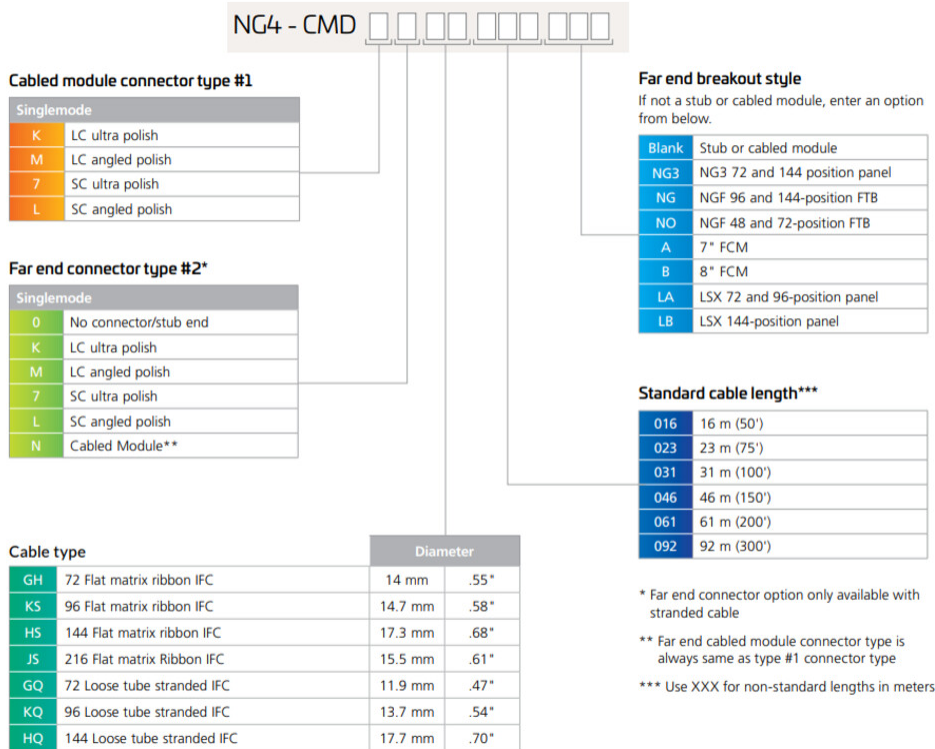

## General Specifications

<b>Configuration Type</b>	NG4 Module to NG4 Module
<b>Adapters, quantity, front</b>	72
<b>Body Style</b>	Straight orientation
<b>Cable Color</b>	Yellow
<b>Cable Type</b>	IFC - Stranded
<b>Color, front</b>	Black
<b>Color, housing</b>	Black
<b>Color, rear</b>	Black
<b>Interface, front</b>	LC/UPC
<b>Interface, rear</b>	LC/UPC
<b>Polarity</b>	Pairs, straight
<b>Total Fibers, quantity</b>	144
<b>Total Ports, quantity, front</b>	144

# NG4-CMDKNHQ

## Dimensions

<b>Height</b>	13.3 mm   0.524 in
<b>Width</b>	159.9 mm   6.295 in
<b>Depth</b>	101 mm   3.976 in

## Ordering Tree