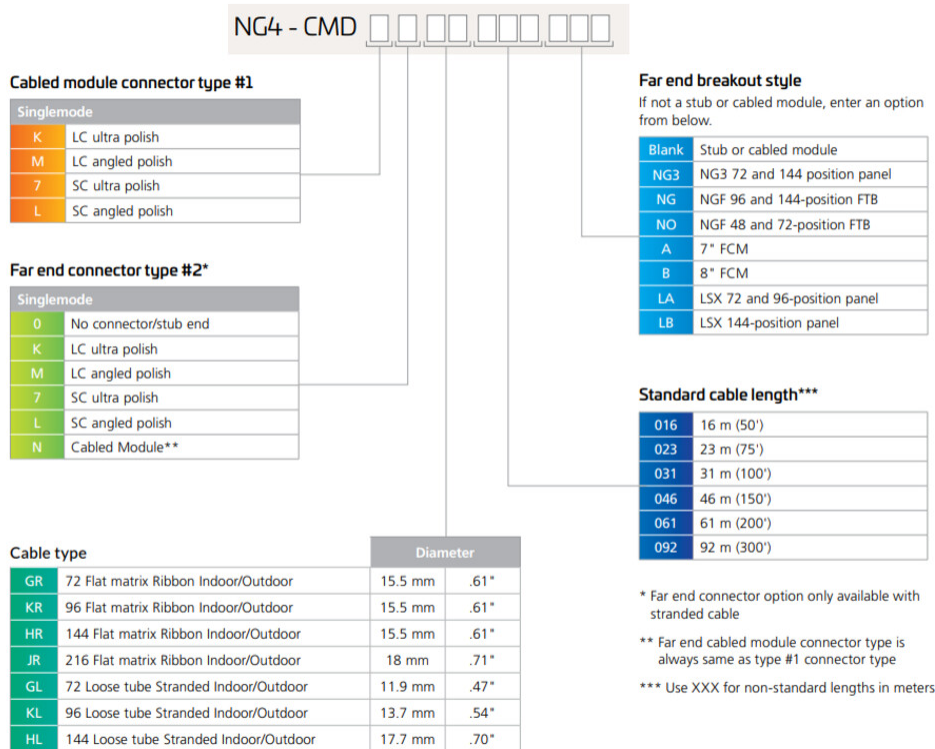

## General Specifications

<b>Configuration Type</b>	NG4 Module to Stub tail
<b>Adapters, quantity, front</b>	48
<b>Body Style</b>	Straight orientation
<b>Cable Color</b>	Yellow
<b>Cable Type</b>	Indoor/outdoor - Ribbon
<b>Color, front</b>	Black
<b>Color, housing</b>	Black
<b>Color, rear</b>	Black
<b>Interface, front</b>	LC/UPC
<b>Interface, rear</b>	Stub tail
<b>Polarity</b>	Pairs, straight
<b>Total Fibers, quantity</b>	96
<b>Total Ports, quantity, front</b>	96

## Dimensions

<b>Height</b>	13.3 mm   0.524 in
<b>Width</b>	159.9 mm   6.295 in
<b>Depth</b>	101 mm   3.976 in

## Ordering Tree