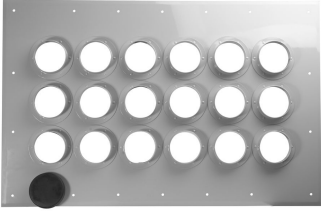

## 18 Port Entrance Panel, 3 x 6

**OBSOLETE**

### General Specifications

<b>Color</b>	Gray
<b>Entry Panel Port Size</b>	101.6 mm   4 in
<b>Number of Ports</b>	18
<b>Panel Type</b>	Multiple

### Dimensions

<b>Height</b>	647.7 mm   25.5 in
<b>Width</b>	1,003.3 mm   39.5 in