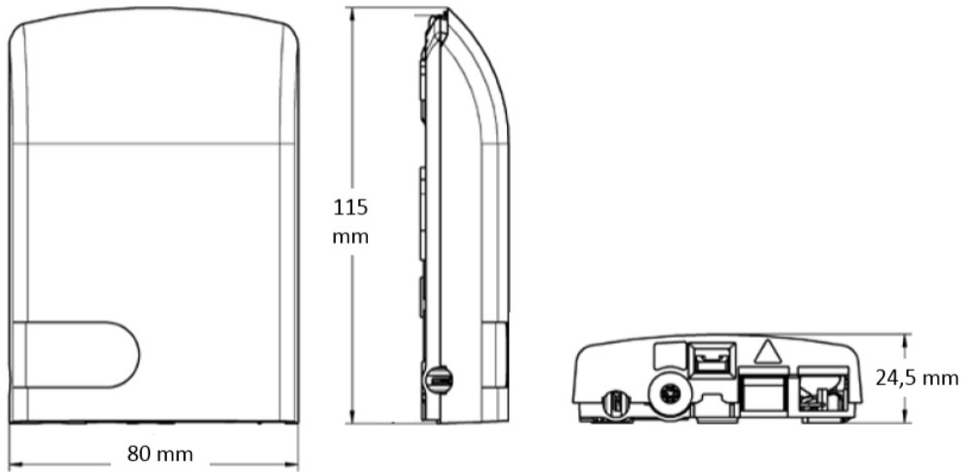

COWO Customer Wall Outlet, 2 SC/APC ports, no pigtails

- Allows easy and unobtrusive termination of fiber optic cables in an office, home or communications room
- Very flat design, mounts on a standard flush mount electrical outlet
- Possibility to invert the adapter in the holder to prevent disconnection when pulling the patch cords

Product Classification

Regional Availability	EMEA
Product Type	Outlet
Product Series	COWO

General Specifications

Color	White
Cover Type	Hinged with latches
Interface Type	SC/APC
Lock Type	Lead-wire seal Screw
Mounting	Wall mount
Splices Included, quantity	0
Total Ports, quantity	2

Dimensions

Height	115.062 mm 4.53 in
Width	80.01 mm 3.15 in
Depth	24.384 mm 0.96 in

Outline Drawing

Material Specifications

Material Type LSZH thermoplastic

Optical Specifications

Fiber Mode Singlemode

Environmental Specifications