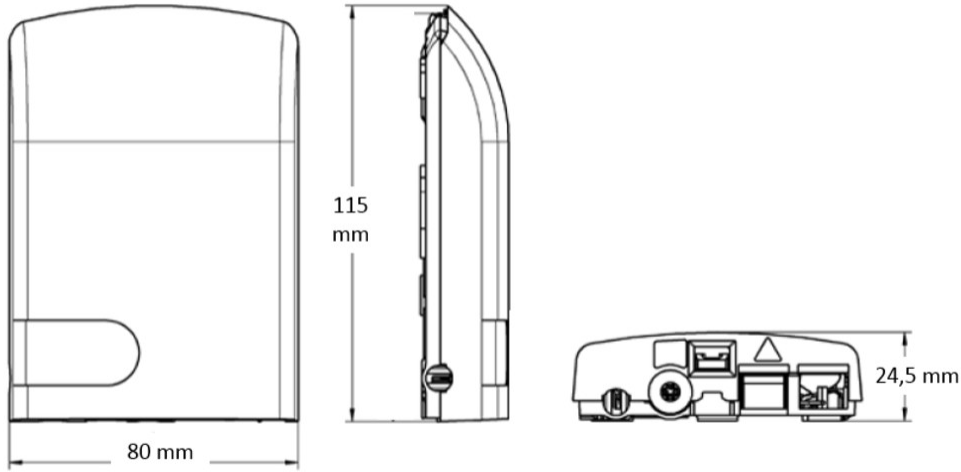

Dimensions

Height	115.062 mm 4.53 in
Width	80.01 mm 3.15 in
Depth	24.384 mm 0.96 in

Outline Drawing

Material Specifications

Material Type LSZH thermoplastic

Optical Specifications

Fiber Mode Singlemode

Environmental Specifications

Product Classification

Regional Availability	EMEA
Product Type	Outlet
Product Series	COWO

General Specifications

Color	White
Cover Type	Hinged with latches
Interface Type	Unloaded
Lock Type	Lead-wire seal Screw
Mounting	Wall mount
Port Capacity, maximum	4
Splices Included, quantity	0
Total Ports, quantity	0