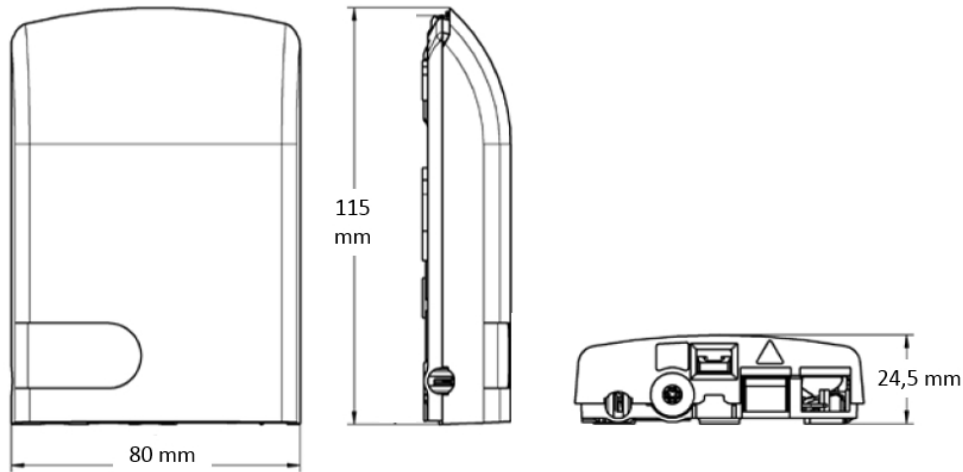

Dimensions

Height	115.062 mm 4.53 in
Width	80.01 mm 3.15 in
Depth	24.384 mm 0.96 in

Outline Drawing

Material Specifications

Material Type LSZH thermoplastic

Optical Specifications

Fiber Mode Singlemode

Environmental Specifications

Product Classification

Regional Availability	EMEA
Product Type	Fiber wall outlet
Product Series	COWO

General Specifications

Color	White
Cover Type	Hinged with latches
Interface Type	Unloaded
Lock Type	Lead-wire seal Screw
Mounting	Wall mount
Port Capacity, maximum	4
Splices Included, quantity	0
Total Ports, quantity	0