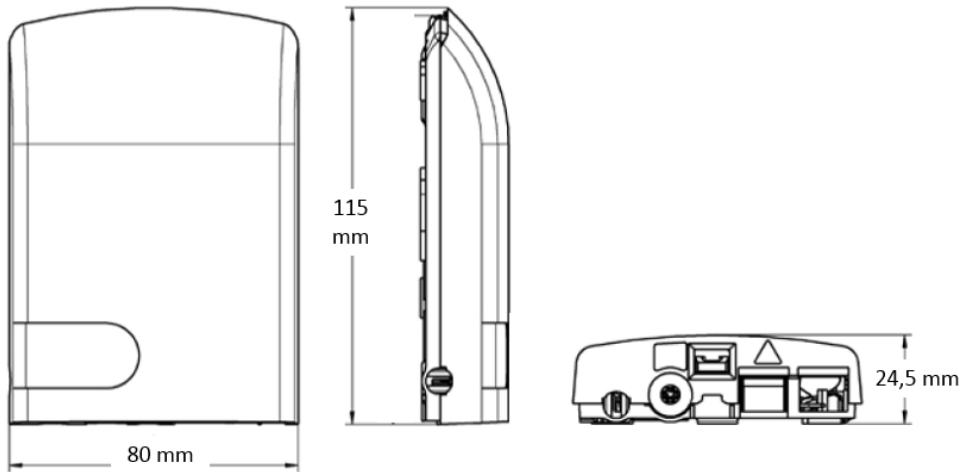

COWO Customer Wall Outlet, 1 SC/UPC port, 1 pigtail

- Allows easy and unobtrusive termination of fiber optic cables in an office, home or communications room
- Very flat design, mounts on a standard flush mount electrical outlet
- Possibility to invert the adapter in the holder to prevent disconnection when pulling the patch cords

Product Classification

Regional Availability	EMEA
Product Type	Fiber wall outlet
Product Series	COWO

General Specifications

Color	White
Cover Type	Hinged with latches
Interface Type	SC/UPC
Lock Type	Lead-wire seal Screw
Mounting	Wall mount
Splices Included, quantity	1
Total Ports, quantity	1

Dimensions

Height	115.062 mm 4.53 in
Width	80.01 mm 3.15 in
Depth	24.384 mm 0.96 in

Outline Drawing

Material Specifications

Material Type LSZH thermoplastic

Optical Specifications

Fiber Mode Singlemode

Environmental Specifications