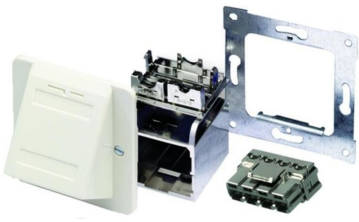

AMP CO Ultra Outlet Installation Kit, DIN 68 x 68, angled, almond

OBSOLETE

This product was discontinued on: **March 1, 2023**

Product Classification

Regional Availability	EMEA
Portfolio	NETCONNECT®
Product Type	Installation Kit
Product Brand	AMP CO™
Product Series	AMP CO

General Specifications

Color	Almond
Gangs, quantity	1

Packaging and Weights

Packaging quantity	1
---------------------------	---

Regulatory Compliance/Certifications

Agency	Classification
CHINA-ROHS	Below maximum concentration value
REACH-SVHC	Compliant as per SVHC revision on www.commscope.com/ProductCompliance
ROHS	Compliant
UK-ROHS	Compliant