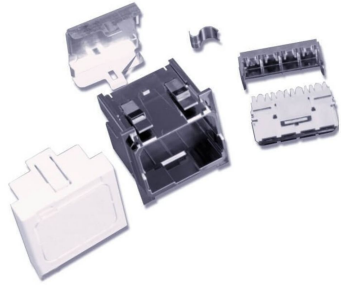

# 1711860-1

---

AMP CO Ultra Outlet Installation Kit, DIN 45 x 45, light almond

**OBSOLETE**

This product was discontinued on: **March 1, 2023**

## General Specifications

<b>Color</b>	Light almond
<b>Gangs, quantity</b>	1