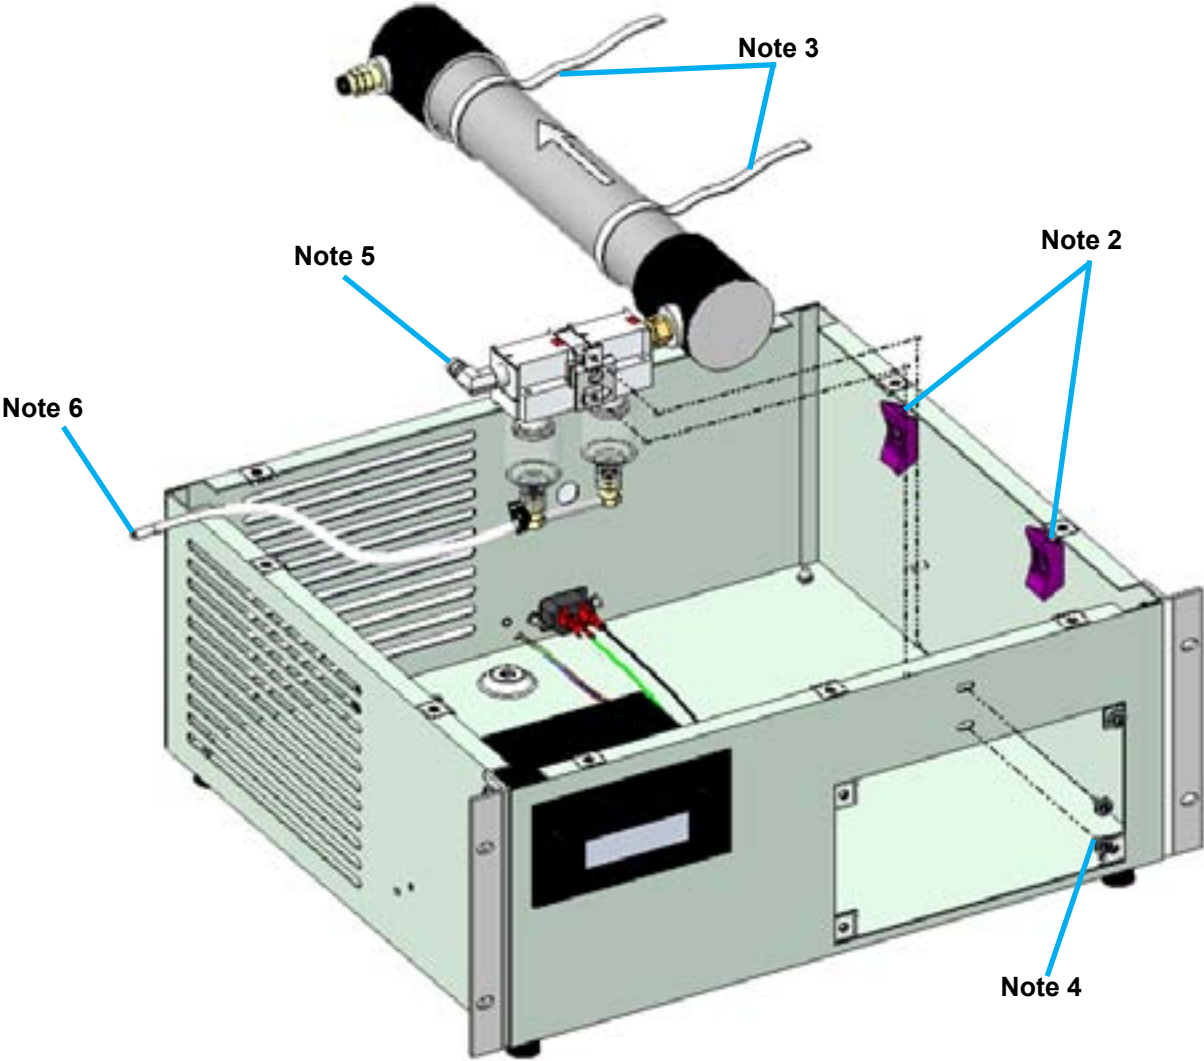

MT050A-KIT-DRYER

MT050A DEHYDRATOR DRYING MEMBRANE REPLACEMENT KIT

FILTER BOWL AND DRYER TUBE SUB-ASSEMBLY

1. Install #6-32 Tinnerman clips onto filter bowl mounting bracket so that the clips snap into place with the curved lip on the filter bowl side.
2. Wrap male threads on check-valve side of filter bowl assembly with PTFE tape (included). Screw assembly into dryer tube input until hand-tight.
3. Wrap threaded end of the 3/8" compression fitting with PTFE tape. Screw compression fitting into output side of dryer tube.

MT050A DEHYDRATOR DRYING MEMBRANE REPLACEMENT KIT

DRYER TUBE AND FILTER BOWL INSTALLATION

MT050A DEHYDRATOR DRYING MEMBRANE REPLACEMENT KIT

1. Ensure that the filter bowl and dryer tube sub-assembly is complete as shown to the left.
2. Slide the end of the cable ties through the slots in the saddle mounts. Wrap the white nylon cable ties around the dryer tube.
3. Fasten the filter bracket to the chassis using #6-32 screw assemblies, or #6-32 screws with #6 flat and lock washers.
4. Tighten the cable ties around the dryer tube. Trim off excess part of cable ties.
5. Attach compressor output hose to the 5/16 barbed fitting on the filter bowl input.
6. Slide two 1/4" hose clamps onto the solenoid drain hose. Attach the solenoid drain hose to 1/8" barb on bottom part of filter bowls and solenoid input barb.