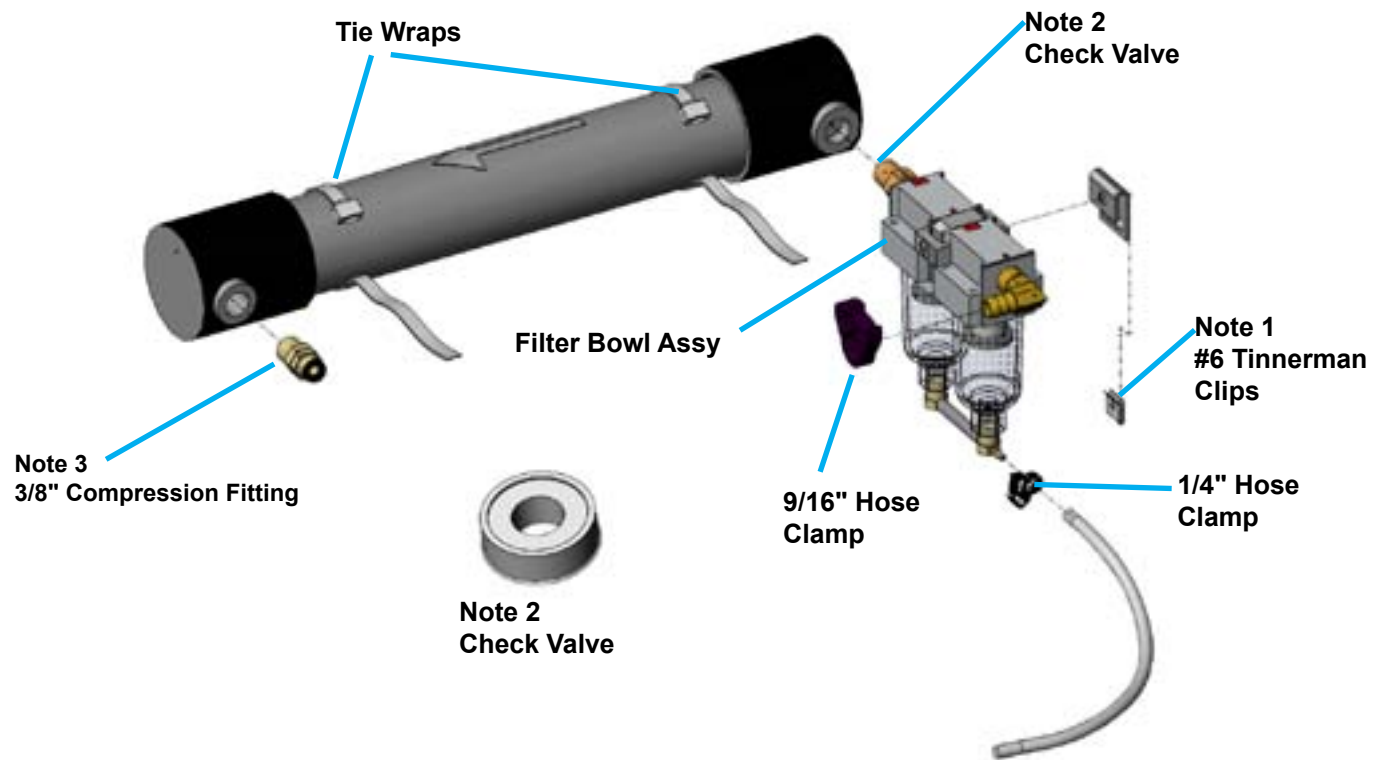

MT050A-KIT-DRYER

MT050A DEHYDRATOR DRYING MEMBRANE REPLACEMENT KIT

FILTER BOWL AND DRYER TUBE SUB-ASSEMBLY

1. Install #6-32 Tinnerman clips onto filter bowl mounting bracket so that the clips snap into place with the curved lip on the filter bowl side.
2. Wrap male threads on check-valve side of filter bowl assembly with PTFE tape (included). Screw assembly into dryer tube input until hand-tight.
3. Wrap threaded end of the 3/8" compression fitting with PTFE tape. Screw compression fitting into output side of dryer tube.

MT050A DEHYDRATOR DRYING MEMBRANE REPLACEMENT KIT

DRYER TUBE AND FILTER BOWL INSTALLATION

MT050A DEHYDRATOR DRYING MEMBRANE REPLACEMENT KIT

1. Ensure that the filter bowl and dryer tube sub-assembly is complete as shown to the left.
2. Slide the end of the cable ties through the slots in the saddle mounts. Wrap the white nylon cable ties around the dryer tube.
3. Fasten the filter bracket to the chassis using #6-32 screw assemblies, or #6-32 screws with #6 flat and lock washers.
4. Tighten the cable ties around the dryer tube. Trim off excess part of cable ties.
5. Attach compressor output hose to the 5/16 barbed fitting on the filter bowl input.
6. Slide two 1/4" hose clamps onto the solenoid drain hose. Attach the solenoid drain hose to 1/8" barb on bottom part of filter bowls and solenoid input barb.