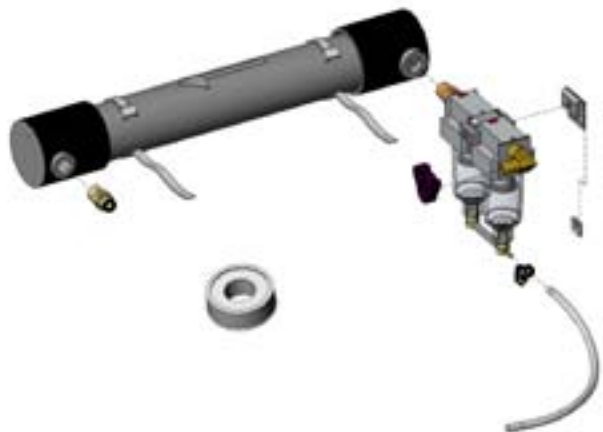

MT050A-KIT-DRYER

MT050A DEHYDRATOR DRYING MEMBRANE REPLACEMENT KIT

FILTER BOWL AND DRYER TUBE SUB-ASSEMBLY

1. Install #6-32 Tinnerman clips onto filter bowl mounting bracket so that the clips snap into place with the curved lip on the filter bowl side.
2. Wrap male threads on check-valve side of filter bowl assembly with PTFE tape (included). Screw assembly into dryer tube input until hand-tight.
3. Wrap threaded end of the 3/8" compression fitting with PTFE tape. Screw compression fitting into output side of dryer tube.

MT050A DEHYDRATOR DRYING MEMBRANE REPLACEMENT KIT

DRYER TUBE AND FILTER BOWL INSTALLATION

MT050A DEHYDRATOR DRYING MEMBRANE REPLACEMENT KIT

1. Ensure that the filter bowl and dryer tube sub-assembly is complete as shown to the left.
2. Slide the end of the cable ties through the slots in the saddle mounts. Wrap the white nylon cable ties around the dryer tube.
3. Fasten the filter bracket to the chassis using #6-32 screw assemblies, or #6-32 screws with #6 flat and lock washers.
4. Tighten the cable ties around the dryer tube. Trim off excess part of cable ties.
5. Attach compressor output hose to the 5/16 barbed fitting on the filter bowl input.
6. Slide two 1/4" hose clamps onto the solenoid drain hose. Attach the solenoid drain hose to 1/8" barb on bottom part of filter bowls and solenoid input barb.