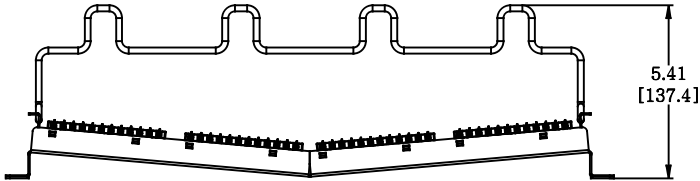

MATERIAL ID	DESCRIPTION
760237031	UNIPRISE RECESSED ANGLED DISTRIBUTION MODULE PANEL,CAT 6, UTP, 2U, 48 PORT

NOTES:

- SEE COMMSCOPE CATALOG FOR PART NUMBER SUFFIXES TO INDICATE COLOR/PKG.
- SEE COMMSCOPE CATALOG FOR COMPLETE LIST OF PARTS RELATED TO THE USE OF THIS PRODUCT.
- DIMENSIONS ARE IN INCHES[MM].
- PART INCLUDES:
 (2) RECESSED ANGLED FRAME 1U
 (8) ASSEMBLY, UNIVERSAL MODULE BLACK
 (2) RETENER B,360 REAR CABLE MANANGMENT
 (2) STRAP(PACK OF 4)