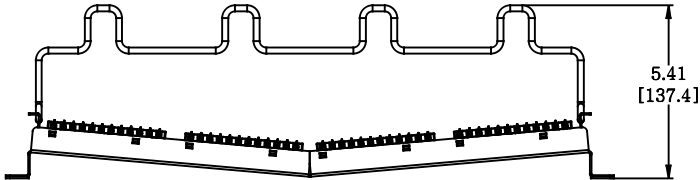

MATERIAL ID	DESCRIPTION
760237029	NETCONNECT RECESSED ANGLED DISTRIBUTION MODULE PANEL,CAT 6, UTP, 2U, 48 PORT

NOTES:

1. SEE COMMSCOPE CATALOG FOR PART NUMBER SUFFIXES TO INDICATE COLOR/PKG.
2. SEE COMMSCOPE CATALOG FOR COMPLETE LIST OF PARTS RELATED TO THE USE OF THIS PRODUCT.
3. DIMENSIONS ARE IN INCHES[MM].
4. PART INCLUDES:  
 (2) RECESSED ANGLED FRAME 1U  
 (8) ASSEMBLY, UNIVERSAL MODULE BLACK  
 (2) RETENER B,360 REAR CABLE MANANGMENT  
 (2) STRAP(PACK OF 4)