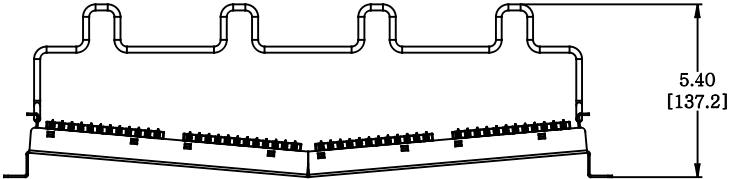

MATERIAL ID	DESCRIPTION
760237028	NETCONNECT RECESSED ANGLED DISTRIBUTION MODULE PANEL,CAT 6, UTP, 1U, 24 PORT

NOTES:

- SEE COMMSCOPE CATALOG FOR PART NUMBER SUFFIXES TO INDICATE COLOR/PKG.
- SEE COMMSCOPE CATALOG FOR COMPLETE LIST OF PARTS RELATED TO THE USE OF THIS PRODUCT.
- DIMENSIONS ARE IN INCHES[MM].
- PART INCLUDES:
 (1) RECESSED ANGLED FRAME 1U
 (4) ASSEMBLY, UNIVERSAL MODULE BLACK
 (1) RETENER B,360 REAR CABLE MANANGMENT
 (1) STRAP(PACK OF 4)