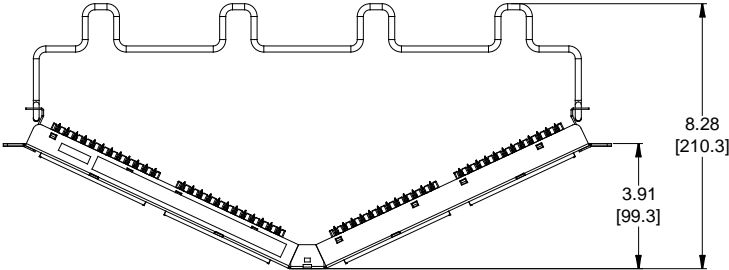

MATERIAL ID	DESCRIPTION
760237027	NETCONNECT ANGLED DISTRIBUTION MODULE PANEL CAT 6, UTP, 2U, 48 PORT

NOTES:

- SEE COMMSCOPE CATALOG FOR PART NUMBER SUFFIXES TO INDICATE COLOR/PKG.
- SEE COMMSCOPE CATALOG FOR COMPLETE LIST OF PARTS RELATED TO THE USE OF THIS PRODUCT.
- DIMENSIONS ARE IN INCHES[MM].
- PART INCLUDES:
 (1) ANGLED UNIVERSAL FRAME 2U
 (8) ASSEMBLY, UNIVERSAL MODULE BLACK
 (2) RETAINER B, 360 REAR CABLE MANAGEMENT
 (2) STRAP(PACK OF 4)

NPPA-6-DM-2U-48	
COMMSCOPE, INC OF NORTH CAROLINA	
DRAWN BY DJ	
DATE 10-NOV-2016	DWG NO 760237027

1	10-NOV-16		INITIAL ISSUE	PL
REV	DATE	ECR	DESCRIPTION	APPROVED BY