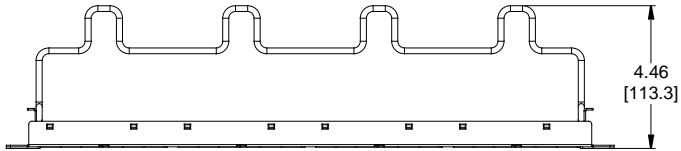

MATERIAL ID	DESCRIPTION
760207274	COMMSCOPE DISCRETE DISTRIBUTION MODULE PANEL, M-SERIES, UTP, 1U, 24 PORT

NOTES:

- SEE COMMSCOPE CATALOG FOR PART NUMBER SUFFIXES TO INDICATE COLOR/PKG.
- SEE COMMSCOPE CATALOG FOR COMPLETE LIST OF PARTS RELATED TO THE USE OF THIS PRODUCT.
- DIMENSIONS ARE IN INCHES[MM].
- PART INCLUDES:  
 (1) M2000 FRAME 1U  
 (4) M2000 BEZEL  
 (1) RETAINER B, 360 REAR CABLE MANAGEMENT  
 (1) STRAP(PACK OF 4)