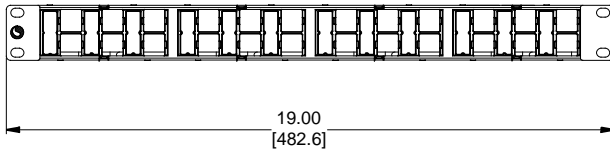

MATERIAL ID	DESCRIPTION
760207274	COMMSCOPE DISCRETE DISTRIBUTION MODULE PANEL, M-SERIES, UTP, 1U, 24 PORT

NOTES:

- SEE COMMSCOPE CATALOG FOR PART NUMBER SUFFIXES TO INDICATE COLOR/PKG.
- SEE COMMSCOPE CATALOG FOR COMPLETE LIST OF PARTS RELATED TO THE USE OF THIS PRODUCT.
- DIMENSIONS ARE IN INCHES[MM].
- PART INCLUDES:  
 (1) M2000 FRAME 1U  
 (4) M2000 BEZEL  
 (1) RETAINER B, 360 REAR CABLE MANAGEMENT  
 (1) STRAP(PACK OF 4)