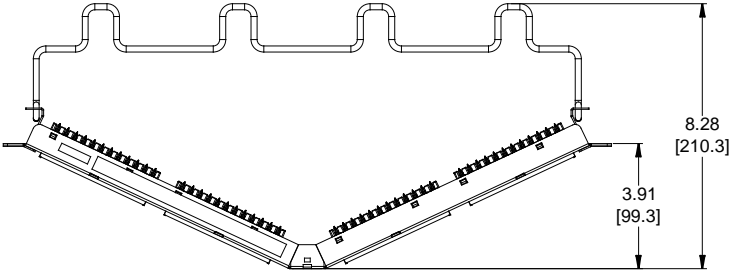

MATERIAL ID	DESCRIPTION
760180075	UNIPRISE ANGLED DISTRIBUTION MODULE PANEL, CAT 6, UTP, 2U, 48 PORT

NOTES:

- SEE COMMSCOPE CATALOG FOR PART NUMBER SUFFIXES TO INDICATE COLOR/PKG.
- SEE COMMSCOPE CATALOG FOR COMPLETE LIST OF PARTS RELATED TO THE USE OF THIS PRODUCT.
- DIMENSIONS ARE IN INCHES[MM].
- PART INCLUDES:
 (1) ANGLED UNIVERSAL FRAME 2U
 (8) ASSEMBLY, UNIVERSAL MODULE BLACK
 (2) RETAINER B, 360 REAR CABLE MANAGEMENT
 (2) STRAP(PACK OF 4)