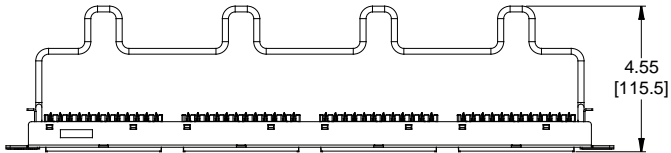

MATERIAL ID	DESCRIPTION
760180018	COMMSCOPE DISTRIBUTION MODULE PANEL, CAT 5E, UTP, 2U, 48 PORT

NOTES:

- SEE COMMSCOPE CATALOG FOR PART NUMBER SUFFIXES TO INDICATE COLOR/PKG.
- SEE COMMSCOPE CATALOG FOR COMPLETE LIST OF PARTS RELATED TO THE USE OF THIS PRODUCT.
- DIMENSIONS ARE IN INCHES[MM].
- PART INCLUDES:
 (1) UNIVERSAL FRAME 2U
 (8) ASSEMBLY, UNIVERSAL MODULE BLACK
 (2) RETAINER B, 360 REAR CABLE MANAGEMENT
 (2) STRAP(PACK OF 4)