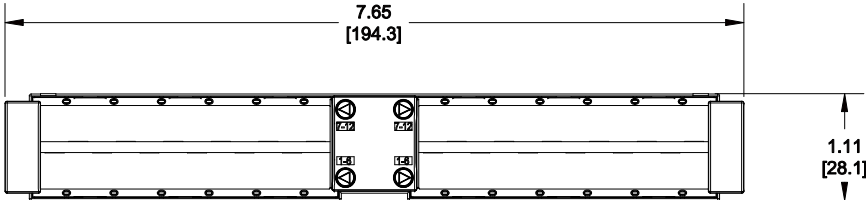

MATERIAL ID	DESCRIPTION
760172221	360G2 iPATCH 96F-LC, UHD SHELF 6PK KIT

NOTES:

1. SEE SYSTIMAX CATALOG FOR PART NUMBER SUFFIXES TO INDICATE COLOR/PKG.
2. SEE SYSTIMAX CATALOG FOR COMPLETE LIST OF PARTS RELATED TO THE USE OF THIS PRODUCT.
3. DIMENSIONS ARE IN INCHES[MM].
4. PART INCLUDES:
 (12) iPatch 24LC ASSY
 (6) iPatch 24LC FRONT KIT
 (6) iPatch 24LC BACKPLANE KIT
 (6) COLOR LABEL SET
 (48) CABLE HOLDER
 (12) DUCT
 (6) CORRUGATED LOOM
 (288) DUST CAP