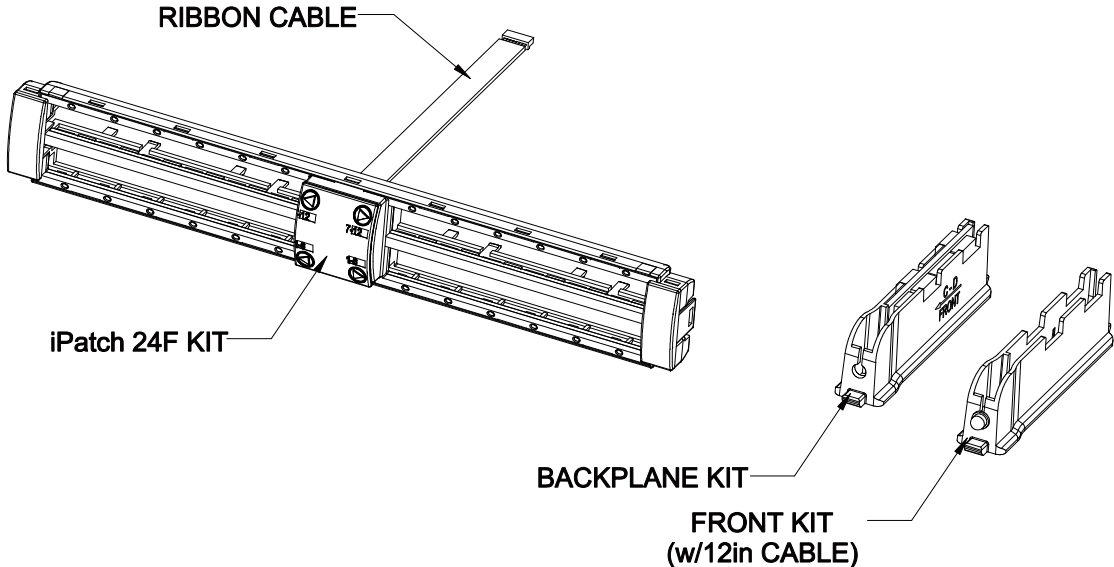

MATERIAL ID	DESCRIPTION
760172221	360G2 iPATCH 96F-LC, UHD SHELF 6PK KIT

NOTES:

1. SEE SYSTIMAX CATALOG FOR PART NUMBER SUFFIXES TO INDICATE COLOR/PKG.
2. SEE SYSTIMAX CATALOG FOR COMPLETE LIST OF PARTS RELATED TO THE USE OF THIS PRODUCT.
3. DIMENSIONS ARE IN INCHES[MM].
4. PART INCLUDES:
 (12) iPatch 24LC ASSY
 (6) iPatch 24LC FRONT KIT
 (6) iPatch 24LC BACKPLANE KIT
 (6) COLOR LABEL SET
 (48) CABLE HOLDER
 (12) DUCT
 (6) CORRUGATED LOOM
 (288) DUST CAP