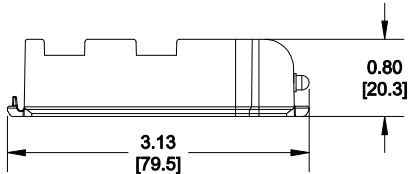

MATERIAL ID	DESCRIPTION
760172221	360G2 iPATCH 96F-LC, UHD SHELF 6PK KIT

NOTES:

1. SEE SYSTIMAX CATALOG FOR PART NUMBER SUFFIXES TO INDICATE COLOR/PKG.
2. SEE SYSTIMAX CATALOG FOR COMPLETE LIST OF PARTS RELATED TO THE USE OF THIS PRODUCT.
3. DIMENSIONS ARE IN INCHES[MM].
4. PART INCLUDES:
 (12) iPatch 24LC ASSY
 (6) iPatch 24LC FRONT KIT
 (6) iPatch 24LC BACKPLANE KIT
 (6) COLOR LABEL SET
 (48) CABLE HOLDER
 (12) DUCT
 (6) CORRUGATED LOOM
 (288) DUST CAP