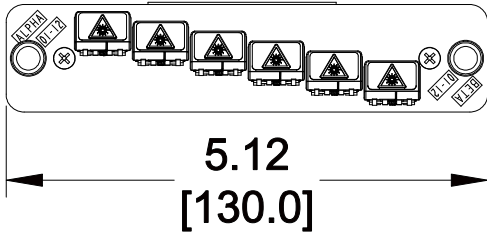

| MATERIAL ID | DESCRIPTION   |
|-------------|---|
| 760087916   | ReadyPATCH® LazrSPEED® KEYED MODULE, 12 LC PORTS, GREEN |

**NOTES:**

1. SEE COMMSCOPE CATALOG FOR PART NUMBER SUFFIXES TO INDICATE COLOR/PKG.
2. SEE COMMSCOPE CATALOG FOR COMPLETE LIST OF PARTS RELATED TO THE USE OF THIS PRODUCT.
3. DIMENSIONS IN PARENTHESES ARE IN METRIC.
4. PART INCLUDES:  
(1) ASSEMBLY, MODULE