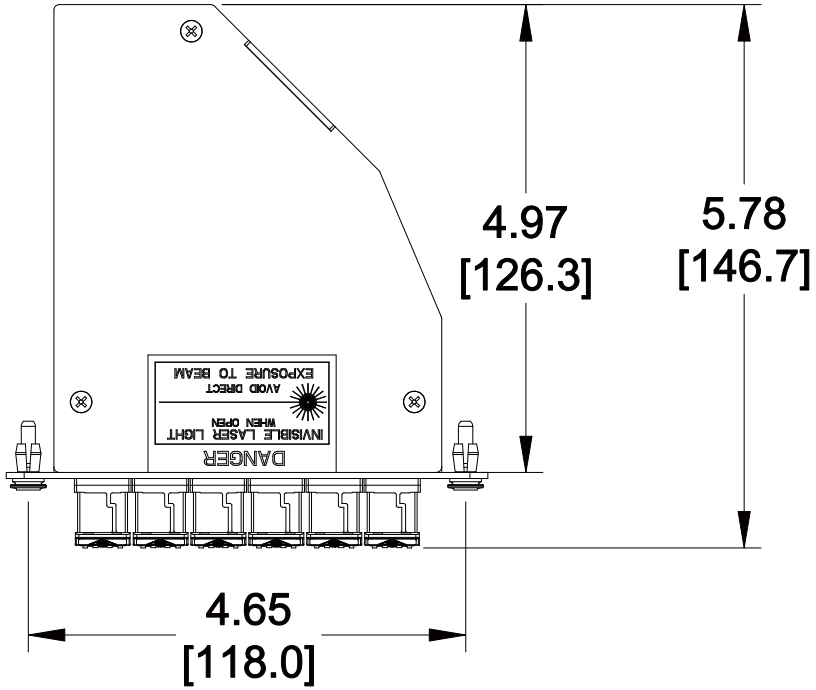

| MATERIAL ID | DESCRIPTION   |
|-------------|---|
| 760087916   | ReadyPATCH® LazrSPEED® KEYED MODULE, 12 LC PORTS, GREEN |

**NOTES:**

1. SEE COMMSCOPE CATALOG FOR PART NUMBER SUFFIXES TO INDICATE COLOR/PKG.
2. SEE COMMSCOPE CATALOG FOR COMPLETE LIST OF PARTS RELATED TO THE USE OF THIS PRODUCT.
3. DIMENSIONS IN PARENTHESES ARE IN METRIC.
4. PART INCLUDES:  
(1) ASSEMBLY, MODULE