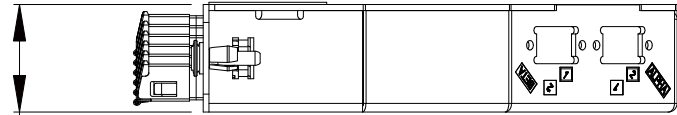

| MATERIAL ID | DESCRIPTION   |
|-------------|---|
| 760087916   | ReadyPATCH® LazrSPEED® KEYED MODULE, 12 LC PORTS, GREEN |

**NOTES:**

1. SEE COMMSCOPE CATALOG FOR PART NUMBER SUFFIXES TO INDICATE COLOR/PKG.
2. SEE COMMSCOPE CATALOG FOR COMPLETE LIST OF PARTS RELATED TO THE USE OF THIS PRODUCT.
3. DIMENSIONS IN PARENTHESES ARE IN METRIC.
4. PART INCLUDES:  
(1) ASSEMBLY, MODULE