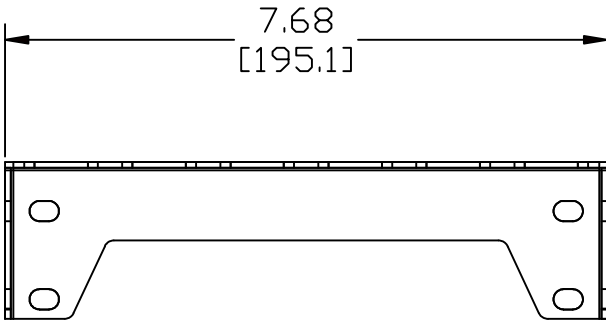

MATERIAL ID	DESCRIPTION
760058685	BRACKET, RACK MOUNTED, SIX 3/8" FITTINGS

- NOTES:
- SEE COMMSCOPE CATALOG FOR PART NUMBER SUFFIXES TO INDICATE COLOR/PKG.
 - SEE COMMSCOPE CATALOG FOR COMPLETE LIST OF PARTS RELATED TO THE USE OF THIS PRODUCT.
 - DIMENSIONS IN PARENTHESES ARE IN METRIC.
 - PART INCLUDES:
 (1) BRACKET
 (4) WASHER
 (2) SCREW

RMB-6-3/8
COMMSCOPE, INC OF NORTH CAROLINA

REV	DATE	ECR	DESCRIPTION	APPROVED BY	DATE	DWG NO
1	1/25/11		INITIAL ISSUE		1/25/2011	760058685