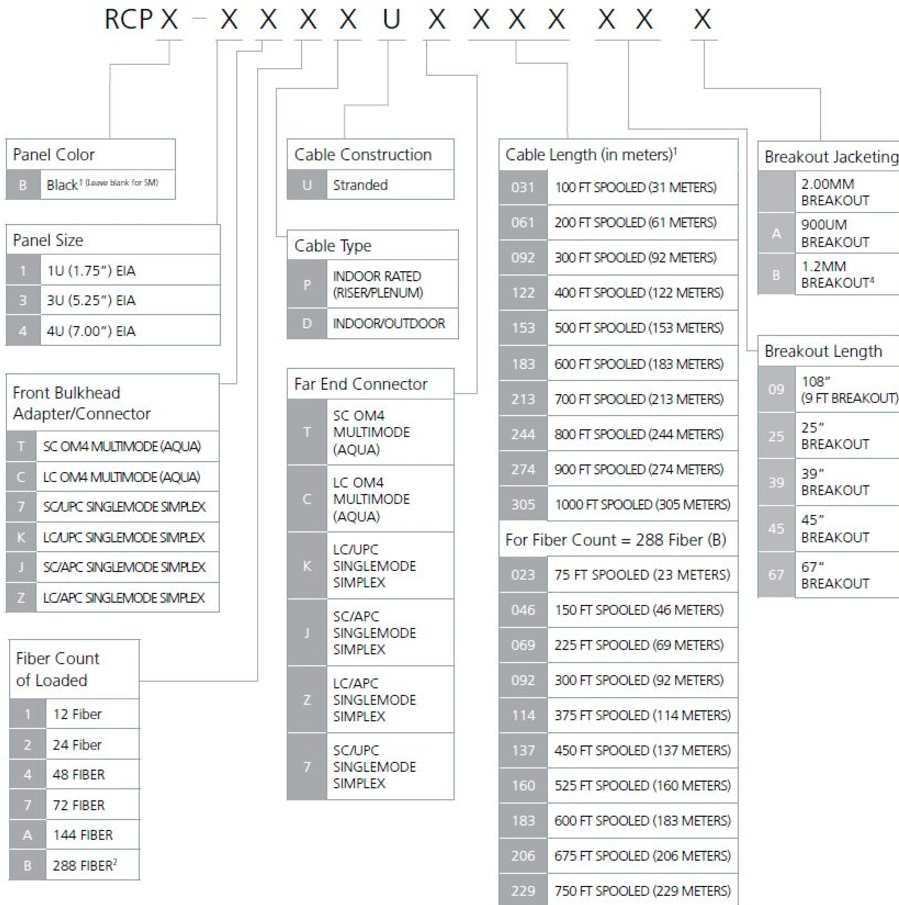

RCP-4KBPUK16039B

Width	482.6 mm | 19 in
Depth	381 mm | 15 in
Breakout Length	39 in

Ordering Tree

ONLY FOR MULTIMODE VERSION.¹
ONLY AVAILABLE IN RISER/PLENUM (P) CABLE TYPE²
RAPID PANEL IS DESIGNED AND QUALIFIED FOR UP TO 1000' (305 METERS) OF CABLE.³
ONLY AVAILABLE IN LC288 4RU⁴

Material Specifications

Finish	Powder coated
Material Type	Steel

Optical Specifications

Fiber Mode	Singlemode
Fiber Type	G.652.D | G.657.A2/B2