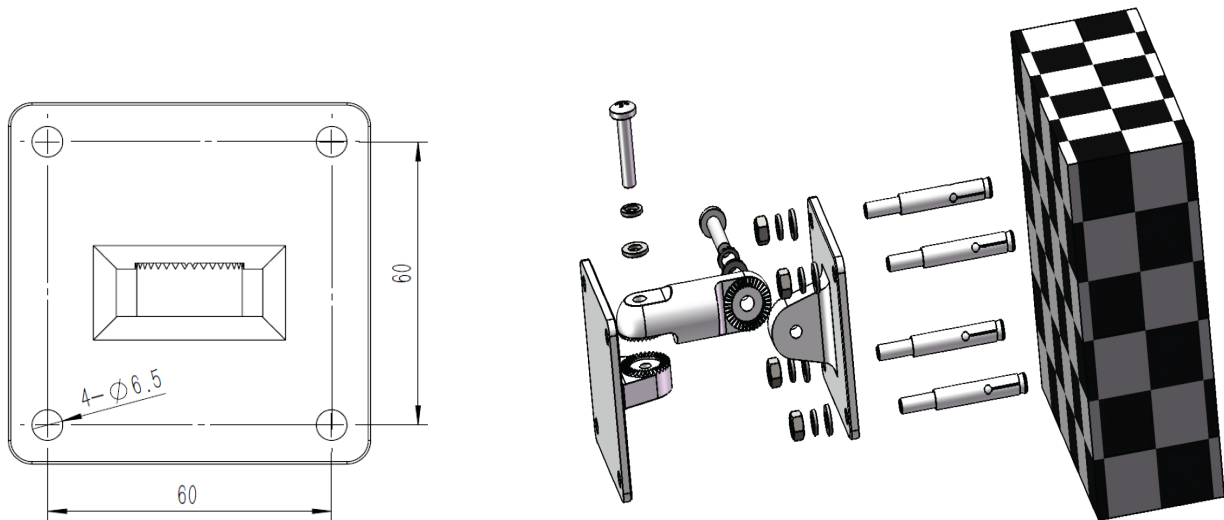

Installation Guide for CMAX-DMF3-43-Ci53 Antenna

Note: Please read the complete description before starting the installation. Make sure that connectors are properly sealed against water if no cables are connected to them after installation.

1. Assembly

Fit these seven parts above together and fasten them with screws M6, nuts M6, spring washers, and washers.

2. Wall Mounting

1. Use this pedestal piece as a drill jig to mark 4 holes onto the wall as shown in the drawing above.
2. Drill 4 holes into the wall and insert expansion bolts into the holes.
3. Attach the complete bracket with washers M6, spring washers M6, and nuts M6.

3. Pole Mounting (25~45 mm pole diameter)

4. Antenna Mounting

4.1. Antenna Mounting

4.2. Azimuth Angle

1. Loosen the fixing screw. (Do NOT unscrew it completely.)
2. Adjust your desired angle. The complete antenna pedestal can be swiveled to the left- / right-hand side by up to 40°.
3. Tighten the fixing screw.

4.3. Elevation Angle

1. Loosen the fixing screw. (Do NOT unscrew it completely.)
2. Adjust your desired angle. The complete antenna pedestal can be swiveled to the top / bottom by up to 30°.
3. Fasten the fixing screw.