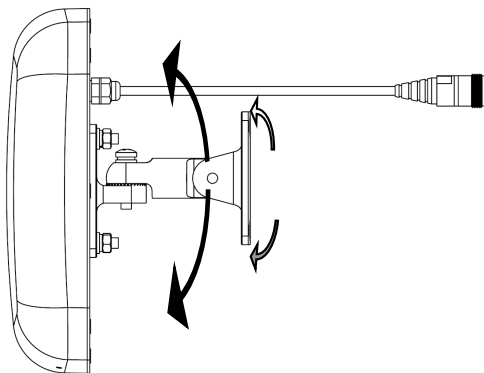

Installation Guide for CMAX-DMF3-43-Ci53 Antenna

Note: Please read the complete description before starting the installation. Make sure that connectors are properly sealed against water if no cables are connected to them after installation.

1. Assembly

Fit these seven parts above together and fasten them with screws M6, nuts M6, spring washers, and washers.

2. Wall Mounting

1. Use this pedestal piece as a drill jig to mark 4 holes onto the wall as shown in the drawing above.
2. Drill 4 holes into the wall and insert expansion bolts into the holes.
3. Attach the complete bracket with washers M6, spring washers M6, and nuts M6.

3. Pole Mounting (25~45 mm pole diameter)

4. Antenna Mounting

4.1. Antenna Mounting

4.2. Azimuth Angle

1. Loosen the fixing screw. (Do NOT unscrew it completely.)
2. Adjust your desired angle. The complete antenna pedestal can be swiveled to the left- / right-hand side by up to 40°.
3. Tighten the fixing screw.

4.3. Elevation Angle

1. Loosen the fixing screw. (Do NOT unscrew it completely.)
2. Adjust your desired angle. The complete antenna pedestal can be swiveled to the top / bottom by up to 30°.
3. Fasten the fixing screw.