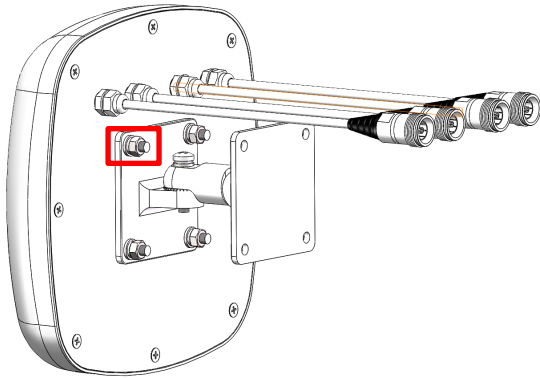

Installation Guide for CMAX-DMF3-43-Ci53 Antenna

Note: Please read the complete description before starting the installation. Make sure that connectors are properly sealed against water if no cables are connected to them after installation.

1. Assembly

Fit these seven parts above together and fasten them with screws M6, nuts M6, spring washers, and washers.

2. Wall Mounting

1. Use this pedestal piece as a drill jig to mark 4 holes onto the wall as shown in the drawing above.
2. Drill 4 holes into the wall and insert expansion bolts into the holes.
3. Attach the complete bracket with washers M6, spring washers M6, and nuts M6.

3. Pole Mounting (25~45 mm pole diameter)

4. Antenna Mounting

4.1. Antenna Mounting

4.2. Azimuth Angle

1. Loosen the fixing screw. (Do NOT unscrew it completely.)
2. Adjust your desired angle. The complete antenna pedestal can be swiveled to the left- / right-hand side by up to 40°.
3. Tighten the fixing screw.

4.3. Elevation Angle

1. Loosen the fixing screw. (Do NOT unscrew it completely.)
2. Adjust your desired angle. The complete antenna pedestal can be swiveled to the top / bottom by up to 30°.
3. Fasten the fixing screw.