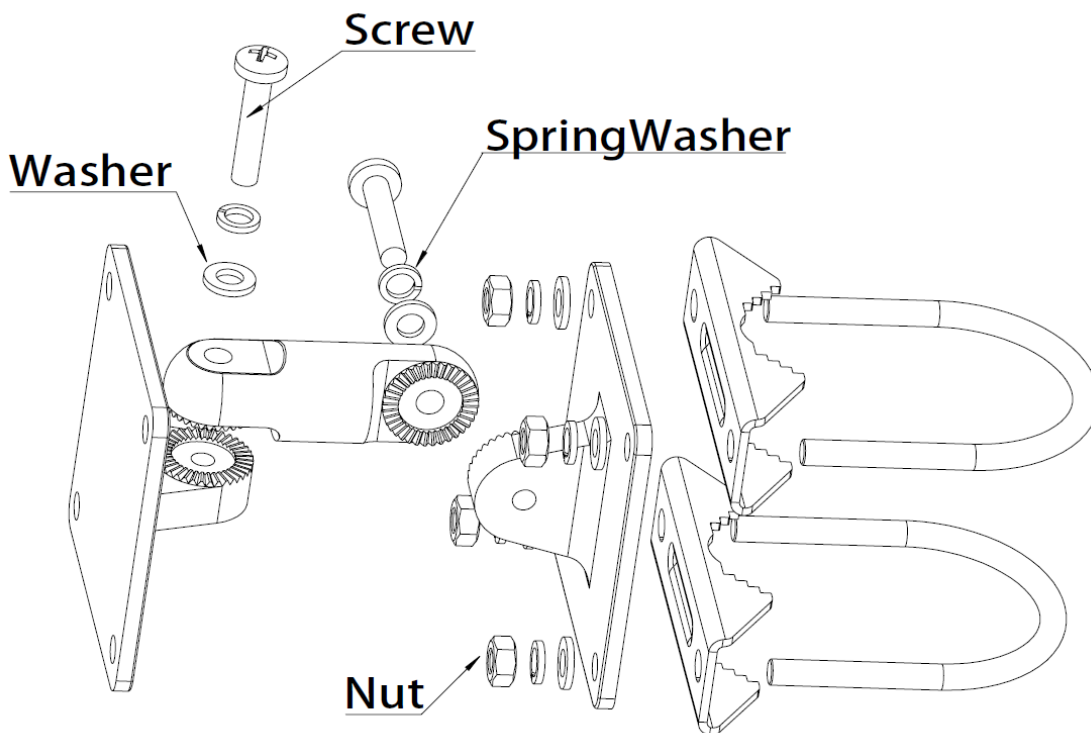

Installation Guide for CMAX-DMF3-43-Ci53 Antenna

Note: Please read the complete description before starting the installation. Make sure that connectors are properly sealed against water if no cables are connected to them after installation.

1. Assembly

Fit these seven parts above together and fasten them with screws M6, nuts M6, spring washers, and washers.

2. Wall Mounting

1. Use this pedestal piece as a drill jig to mark 4 holes onto the wall as shown in the drawing above.
2. Drill 4 holes into the wall and insert expansion bolts into the holes.
3. Attach the complete bracket with washers M6, spring washers M6, and nuts M6.

3. Pole Mounting (25~45 mm pole diameter)

4. Antenna Mounting

4.1. Antenna Mounting

4.2. Azimuth Angle

1. Loosen the fixing screw. (Do NOT unscrew it completely.)
2. Adjust your desired angle. The complete antenna pedestal can be swiveled to the left- / right-hand side by up to 40°.
3. Tighten the fixing screw.

4.3. Elevation Angle

1. Loosen the fixing screw. (Do NOT unscrew it completely.)
2. Adjust your desired angle. The complete antenna pedestal can be swiveled to the top / bottom by up to 30°.
3. Fasten the fixing screw.