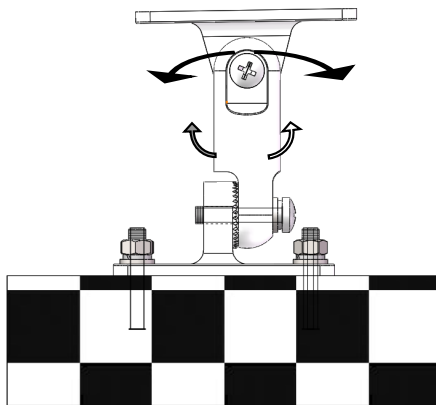

Installation Guide for CMAX-DMF3-43-Ci53 Antenna

Note: Please read the complete description before starting the installation. Make sure that connectors are properly sealed against water if no cables are connected to them after installation.

1. Assembly

Fit these seven parts above together and fasten them with screws M6, nuts M6, spring washers, and washers.

2. Wall Mounting

1. Use this pedestal piece as a drill jig to mark 4 holes onto the wall as shown in the drawing above.
2. Drill 4 holes into the wall and insert expansion bolts into the holes.
3. Attach the complete bracket with washers M6, spring washers M6, and nuts M6.

3. Pole Mounting (25~45 mm pole diameter)

4. Antenna Mounting

4.1. Antenna Mounting

4.2. Azimuth Angle

1. Loosen the fixing screw. (Do NOT unscrew it completely.)
2. Adjust your desired angle. The complete antenna pedestal can be swiveled to the left- / right-hand side by up to 40°.
3. Tighten the fixing screw.

4.3. Elevation Angle

1. Loosen the fixing screw. (Do NOT unscrew it completely.)
2. Adjust your desired angle. The complete antenna pedestal can be swiveled to the top / bottom by up to 30°.
3. Fasten the fixing screw.