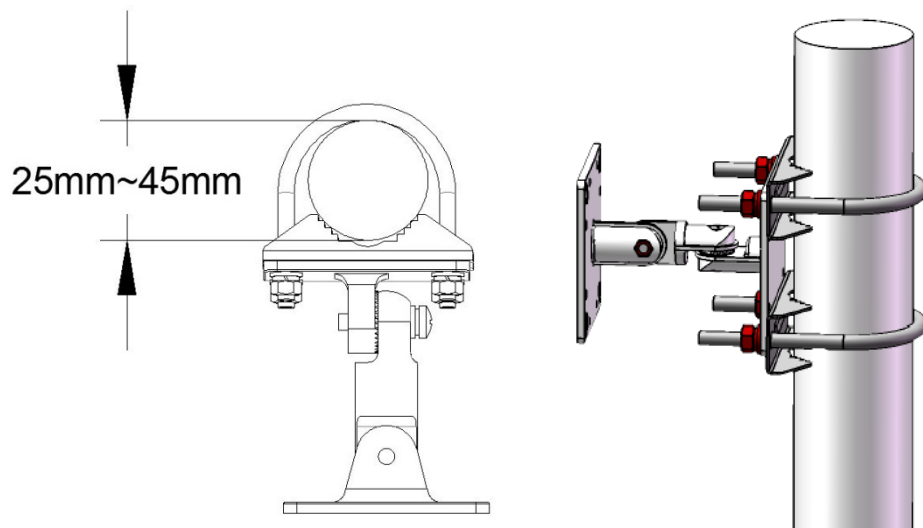

Installation Guide for CMAX-DMF3-43-Ci53 Antenna

Note: Please read the complete description before starting the installation. Make sure that connectors are properly sealed against water if no cables are connected to them after installation.

1. Assembly

Fit these seven parts above together and fasten them with screws M6, nuts M6, spring washers, and washers.

2. Wall Mounting

1. Use this pedestal piece as a drill jig to mark 4 holes onto the wall as shown in the drawing above.
2. Drill 4 holes into the wall and insert expansion bolts into the holes.
3. Attach the complete bracket with washers M6, spring washers M6, and nuts M6.

3. Pole Mounting (25~45 mm pole diameter)

4. Antenna Mounting

4.1. Antenna Mounting

4.2. Azimuth Angle

1. Loosen the fixing screw. (Do NOT unscrew it completely.)
2. Adjust your desired angle. The complete antenna pedestal can be swiveled to the left- / right-hand side by up to 40°.
3. Tighten the fixing screw.

4.3. Elevation Angle

1. Loosen the fixing screw. (Do NOT unscrew it completely.)
2. Adjust your desired angle. The complete antenna pedestal can be swiveled to the top / bottom by up to 30°.
3. Fasten the fixing screw.