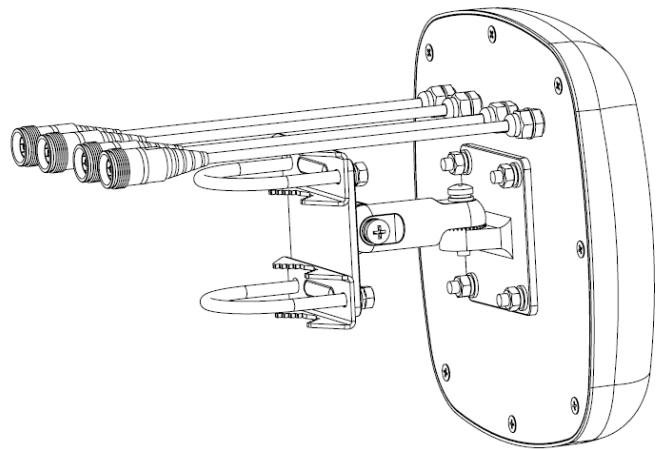

Installation Guide for CMAX-DMF3-43-Ci53 Antenna

Note: Please read the complete description before starting the installation. Make sure that connectors are properly sealed against water if no cables are connected to them after installation.

1. Assembly

Fit these seven parts above together and fasten them with screws M6, nuts M6, spring washers, and washers.

2. Wall Mounting

1. Use this pedestal piece as a drill jig to mark 4 holes onto the wall as shown in the drawing above.
2. Drill 4 holes into the wall and insert expansion bolts into the holes.
3. Attach the complete bracket with washers M6, spring washers M6, and nuts M6.

3. Pole Mounting (25~45 mm pole diameter)

4. Antenna Mounting

4.1. Antenna Mounting

4.2. Azimuth Angle

1. Loosen the fixing screw. (Do NOT unscrew it completely.)
2. Adjust your desired angle. The complete antenna pedestal can be swiveled to the left- / right-hand side by up to 40°.
3. Tighten the fixing screw.

4.3. Elevation Angle

1. Loosen the fixing screw. (Do NOT unscrew it completely.)
2. Adjust your desired angle. The complete antenna pedestal can be swiveled to the top / bottom by up to 30°.
3. Fasten the fixing screw.