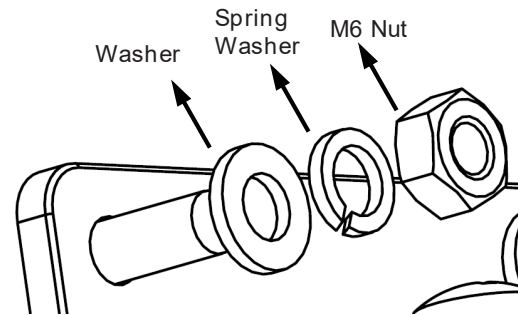

Installation Guide for CMAX-DMF3-43-Ci53 Antenna

Note: Please read the complete description before starting the installation. Make sure that connectors are properly sealed against water if no cables are connected to them after installation.

1. Assembly

Fit these seven parts above together and fasten them with screws M6, nuts M6, spring washers, and washers.

2. Wall Mounting

1. Use this pedestal piece as a drill jig to mark 4 holes onto the wall as shown in the drawing above.
2. Drill 4 holes into the wall and insert expansion bolts into the holes.
3. Attach the complete bracket with washers M6, spring washers M6, and nuts M6.

3. Pole Mounting (25~45 mm pole diameter)

4. Antenna Mounting

4.1. Antenna Mounting

4.2. Azimuth Angle

1. Loosen the fixing screw. (Do NOT unscrew it completely.)
2. Adjust your desired angle. The complete antenna pedestal can be swiveled to the left- / right-hand side by up to 40°.
3. Tighten the fixing screw.

4.3. Elevation Angle

1. Loosen the fixing screw. (Do NOT unscrew it completely.)
2. Adjust your desired angle. The complete antenna pedestal can be swiveled to the top / bottom by up to 30°.
3. Fasten the fixing screw.