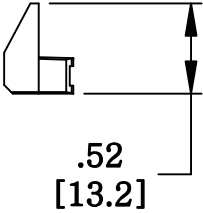

MATERIAL ID	DESCRIPTION
107296774	M60 VOICE INFORMATION OUTLET ICON INSERT, GREEN

**NOTES:**

1. SEE SYSTIMAX CATALOG FOR PART NUMBER SUFFIXES TO INDICATE COLOR/PKG.
2. SEE SYSTIMAX CATALOG FOR COMPLETE LIST OF PARTS RELATED TO THE USE OF THIS PRODUCT.
3. DIMENSIONS IN PARENTHESES ARE IN METRIC.
4. PART INCLUDES:  
(1) OUTLET ICON INSERT, GREEN