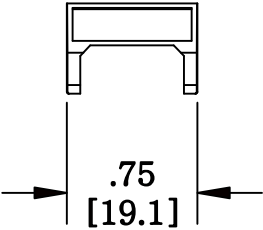

MATERIAL ID	DESCRIPTION
107296774	M60 VOICE INFORMATION OUTLET ICON INSERT, GREEN

**NOTES:**

1. SEE SYSTIMAX CATALOG FOR PART NUMBER SUFFIXES TO INDICATE COLOR/PKG.
2. SEE SYSTIMAX CATALOG FOR COMPLETE LIST OF PARTS RELATED TO THE USE OF THIS PRODUCT.
3. DIMENSIONS IN PARENTHESES ARE IN METRIC.
4. PART INCLUDES:  
(1) OUTLET ICON INSERT, GREEN