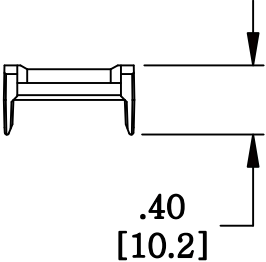

MATERIAL ID	DESCRIPTION
107296774	M60 VOICE INFORMATION OUTLET ICON INSERT, GREEN

**NOTES:**

1. SEE SYSTIMAX CATALOG FOR PART NUMBER SUFFIXES TO INDICATE COLOR/PKG.
2. SEE SYSTIMAX CATALOG FOR COMPLETE LIST OF PARTS RELATED TO THE USE OF THIS PRODUCT.
3. DIMENSIONS IN PARENTHESES ARE IN METRIC.
4. PART INCLUDES:  
(1) OUTLET ICON INSERT, GREEN