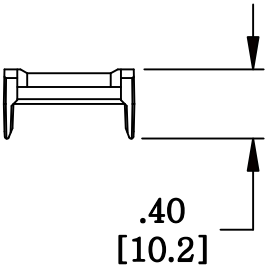

MATERIAL ID	DESCRIPTION
107296741	M60 VOICE INFORMATION OUTLET ICON INSERT,BLACK

**NOTES:**

- SEE SYSTIMAX CATALOG FOR PART NUMBER SUFFIXES TO INDICATE COLOR/PKG.
- SEE SYSTIMAX CATALOG FOR COMPLETE LIST OF PARTS RELATED TO THE USE OF THIS PRODUCT.
- DIMENSIONS IN PARENTHESES ARE IN METRIC.
- PART INCLUDES:  
(1) OUTLET ICON INSERT,BLACK