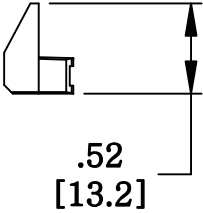

MATERIAL ID	DESCRIPTION
107296741	M60 VOICE INFORMATION OUTLET ICON INSERT,BLACK

**NOTES:**

- SEE SYSTIMAX CATALOG FOR PART NUMBER SUFFIXES TO INDICATE COLOR/PKG.
- SEE SYSTIMAX CATALOG FOR COMPLETE LIST OF PARTS RELATED TO THE USE OF THIS PRODUCT.
- DIMENSIONS IN PARENTHESES ARE IN METRIC.
- PART INCLUDES:  
(1) OUTLET ICON INSERT,BLACK