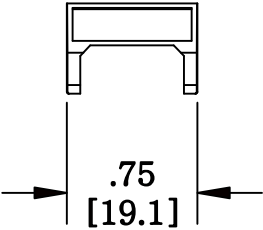

MATERIAL ID	DESCRIPTION
107296741	M60 VOICE INFORMATION OUTLET ICON INSERT,BLACK

**NOTES:**

- SEE SYSTIMAX CATALOG FOR PART NUMBER SUFFIXES TO INDICATE COLOR/PKG.
- SEE SYSTIMAX CATALOG FOR COMPLETE LIST OF PARTS RELATED TO THE USE OF THIS PRODUCT.
- DIMENSIONS IN PARENTHESES ARE IN METRIC.
- PART INCLUDES:  
(1) OUTLET ICON INSERT,BLACK