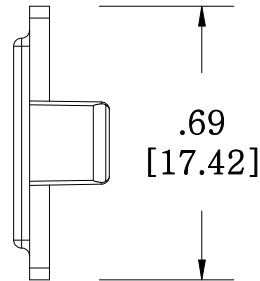

MATERIAL ID	DESCRIPTION
107067928	M20 DUST COVER FOR M-SERIES FACEPLATES AND OUTLETS, WHITE

NOTES:

1. SEE COMMSCOPE CATALOG FOR PART NUMBER SUFFIXES TO INDICATE COLOR/PKG.
2. SEE COMMSCOPE CATALOG FOR COMPLETE LIST OF PARTS RELATED TO THE USE OF THIS PRODUCT.
3. DIMENSIONS IN PARENTHESSES ARE IN METRIC.
4. PART INCLUDES:
(1) COVER, DUST

M20AP-262

COMMSCOPE, INC OF NORTH CAROLINA

1	5/30/11		INITIAL ISSUE	XX	DRAWN BY DJ	
REV	DATE	ECR	DESCRIPTION	APPROVED BY	DATE 5/30/2011	DWG NO 107067928