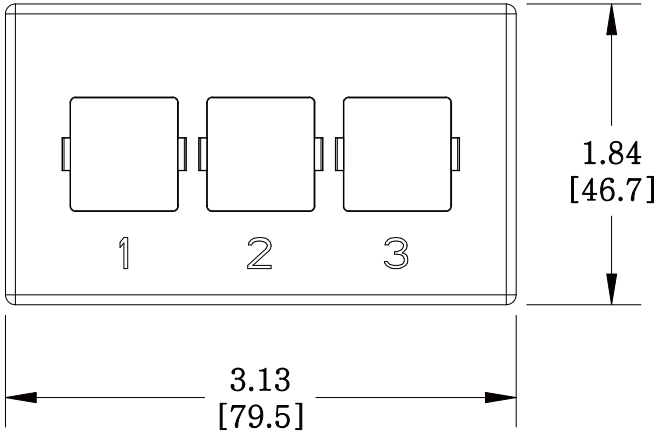

MATERIAL ID	DESCRIPTION
106650880	M13C TYPE FURNITURE FACEPLATE, THREE PORT IVORY

NOTES:

1. SEE COMMSCOPE CATALOG FOR PART NUMBER SUFFIXES TO INDICATE COLOR/PKG.
2. SEE COMMSCOPE CATALOG FOR COMPLETE LIST OF PARTS RELATED TO THE USE OF THIS PRODUCT.
3. DIMENSIONS IN PARENTHESES ARE IN METRIC.
4. PART INCLUDES:
(1) M13C, FACEPLATE

M13C-246

COMMSCOPE, INC OF NORTH CAROLINA

1	6/2/11		INITIAL ISSUE	XX	DRAWN BY DJ	
REV	DATE	ECR	DESCRIPTION	APPROVED BY	DATE 6/2/2011	DWG NO 106650880