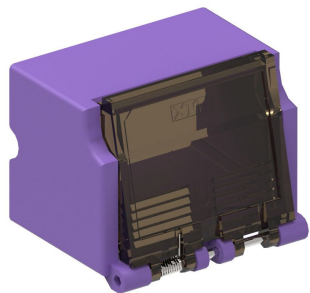

760185009 | LC02-LP-SHUTTER-VI-25-PACK

LC Duplex Low Profile Adapter Shutter Assembly, violet with collar with opaque shutter

Product Classification

Regional Availability	Asia Australia/New Zealand EMEA Latin America North America
Portfolio	SYSTIMAX®
Product Type	Shutter assembly

General Specifications

Body Style	Duplex
Color	Violet
Compatible Interface	LC
Interface	LC
Interface Feature	Reduced footprint
Mounting	Collar with shutter assembly
Shutter Color	Opaque
Shuttered	Yes

Dimensions