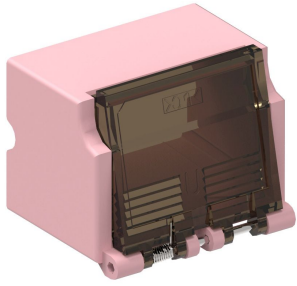

760184986 | LC02-LP-SHUTTER-RO-25-PACK

LC Duplex Low Profile Adapter Shutter Assembly, rose with collar with opaque shutter

Product Classification

Regional Availability	Asia Australia/New Zealand EMEA Latin America North America
Portfolio	SYSTIMAX®
Product Type	Shutter assembly

General Specifications

Body Style	Duplex
Color	Rose
Compatible Interface	LC
Interface	LC
Interface Feature	Reduced footprint
Mounting	Collar with shutter assembly
Shutter Color	Opaque
Shuttered	Yes

Dimensions