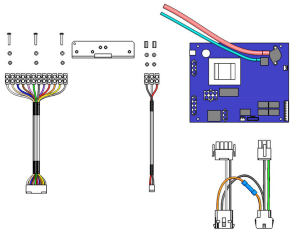

# MT050B-KIT-CNTLR

---

### Packaging and Weights

**Height, packed** 177.8 mm | 7 in  
**Width, packed** 228.6 mm | 9 in  
**Depth, packed** 330.2 mm | 13 in  
**Included** Compressor control module, dc | Instruction sheet  
**Weight, gross** 0.84 kg | 1.852 lb  
**Weight, net** 0.84 kg | 1.852 lb