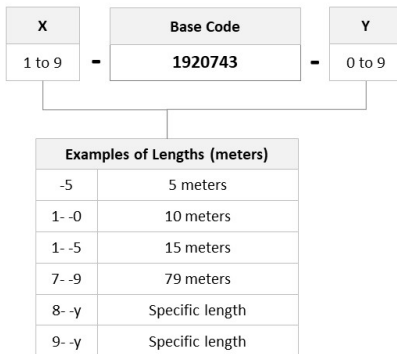

Optical Specifications

Fiber Mode Multimode
Fiber Type OM3, LazrSPEED®

Environmental Specifications

Environmental Space Low Smoke Zero Halogen (LSZH)

Packaging and Weights

Packaging quantity 1

Regulatory Compliance/Certifications

Agency	Classification
CHINA-ROHS	Above maximum concentration value
ISO 9001:2015	Designed, manufactured and/or distributed under this quality management system
REACH-SVHC	Compliant as per SVHC revision on www.commscope.com/ProductCompliance
ROHS	Compliant/Exempted
UK-ROHS	Compliant/Exempted