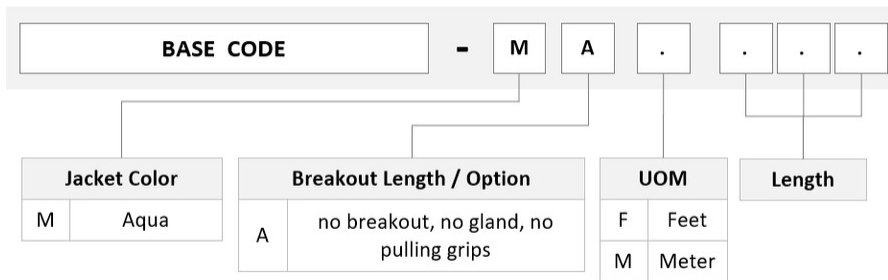

AQX2X2PHF

OM4 MPO24 (Pinned) to MPO24 (Unpinned), Fiber Patch Cord, 24-Fiber, Method A, Plenum

Product Classification

Regional Availability	Asia Australia/New Zealand Europe Latin America Middle East /Africa North America
Portfolio	CommScope®
Product Type	Fiber array cable assembly
Ordering Note	For lengths greater than 999 ft (304 m), orders must be in meters Minimum length may vary based on cable configuration

General Specifications

Color, boot A	Red
Color, boot B	Red
Color, connector A	Aqua
Color, connector B	Aqua
Construction Type	Stranded
Fibers per Subunit, quantity	24
Furcation Color	Aqua
Interface, Connector A	MPO-24/UPC Male
Interface, Connector B	MPO-24/UPC Female
Jacket Color	Aqua
Polarity	Method A
Total Fibers, quantity	24

Dimensions

Cable Assembly Length Range (m)	1 – 305
Cable Assembly Length Range (ft)	1 – 999

AQX2X2PHF

Ordering Tree

Mechanical Specifications

Cable Retention Strength, maximum 11.24 lb @ 0 ° | 4.40 lb @ 90 °