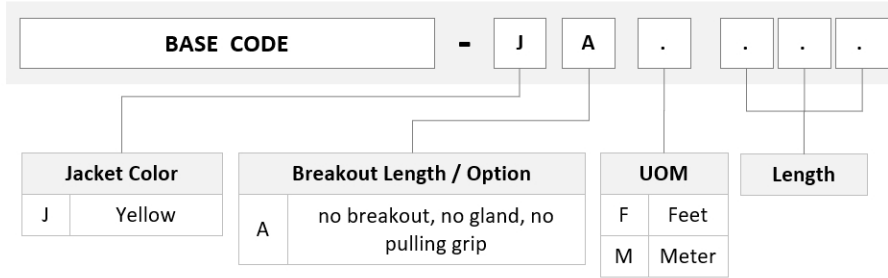

AQGMXMPGD

Mechanical Specifications

Cable Retention Strength, maximum 11.24 lb @ 0 ° | 4.40 lb @ 90 °

Optical Specifications

Fiber Mode Singlemode

Fiber Type G.652.D | G.657.A2, TeraSPEED®

Environmental Specifications

Operating Temperature -10 °C to +60 °C (+14 °F to +140 °F)

Environmental Space Indoor | Plenum

Regulatory Compliance/Certifications

Agency	Classification
ANATEL	Compliant
CHINA-ROHS	Above maximum concentration value
ISO 9001:2015	Designed, manufactured and/or distributed under this quality management system
REACH-SVHC	Compliant as per SVHC revision on www.commscope.com/ProductCompliance
ROHS	Compliant/Exempted
UK-ROHS	Compliant/Exempted

Included Products

760237964 P-012-MP-8G1-F30YL	- Fiber indoor cable, Plenum for MPO Light Duty Patchcords, 12 fiber, Singlemode G.657.A2/B2, Feet jacket marking, Yellow jacket color
860638317	- MP012, ULTRA LOW LOSS, MALE, Singlemode, GREEN, 3mm