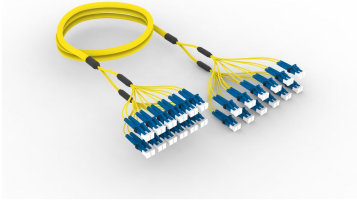

FNWLCCLCAF

Base Product

Singlemode LC/UPC to LC/UPC, InstaPATCH® 360 Ruggedized Fiber Fanout Cable Assembly, 24-Fiber, Low Smoke Zero Halogen (LSZH)

Product Classification

Regional Availability	Asia Australia/New Zealand China Europe India Latin America Middle East/Africa North America
Portfolio	CommScope®
Product Type	Ruggedized fanout
Product Brand	SYSTIMAX InstaPATCH® 360
Ordering Note	For lengths greater than 999 ft (304 m), orders must be in meters Minimum length may vary based on cable configuration Not available in the United States or Canada

General Specifications

Color, boot A	Blue
Color, connector A	Blue
Color, boot B	Blue
Color, connector B	Blue
Construction Type	Stranded
Furcation Color	Yellow
Interface, Connector A	LC/UPC
Interface, Connector B	LC/UPC
Jacket Color	Yellow
Polarity	Pairs, flipped
Fibers per Subunit, quantity	12
Total Fibers, quantity	24

Dimensions

Cable Assembly Length Range (m)	3 – 305
--	---------

FNWLCLCAF

Cable Assembly Length Range (ft)

8 – 999

Ordering Tree

Mechanical Specifications

Cable Retention Strength, maximum 11.24 lb @ 0 ° | 4.40 lb @ 90 °

Included Products

- | | | |
|----------------------------------|---|---|
| 760050351
N-024-MP-8W-F12YL/D | - | Fiber indoor cable, TeraSPEED® Low Smoke Zero Halogen Riser MPO Trunk, 24 fiber with 12 fiber subunits, Gel-free, Singlemode G.652.D and G.657.A1, Feet jacket marking, Yellow jacket color, Dca flame rating |
| 860655488 | - | LC/UPC Connector, Singlemode, Blue |