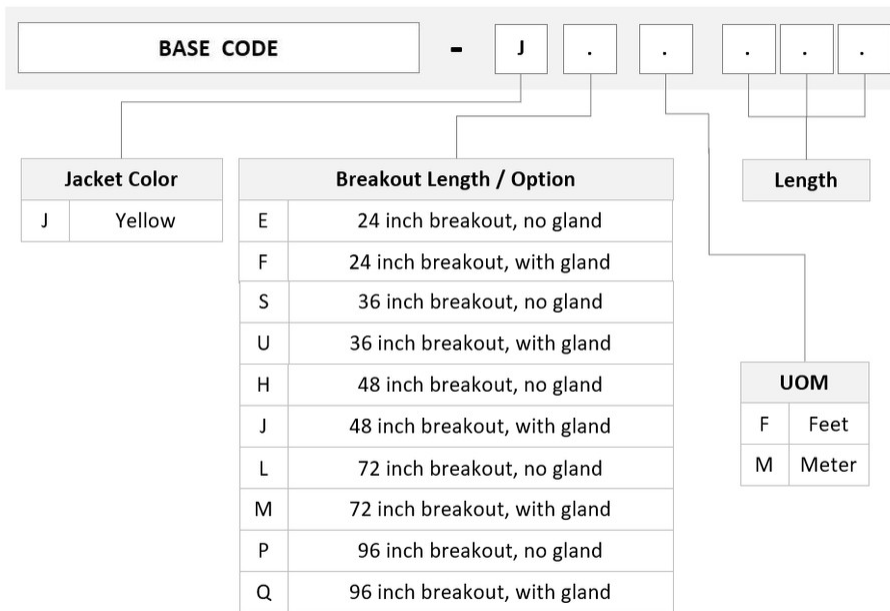

General Specifications

Color, boot A	Blue
Color, connector A	Blue
Color, boot B	Blue
Color, connector B	Blue
Construction Type	Stranded
Furcation Color	Yellow
Interface, Connector A	LC/UPC
Interface, Connector B	LC/UPC
Jacket Color	Yellow
Polarity	Pairs, flipped
Fibers per Subunit, quantity	12
Total Fibers, quantity	24

Dimensions

Cable Assembly Length Range (m)	3 – 305
--	---------

FNWLCLCAF

Cable Assembly Length Range (ft)

8 – 999

Ordering Tree

Mechanical Specifications

Cable Retention Strength, maximum 11.24 lb @ 0 ° | 4.40 lb @ 90 °