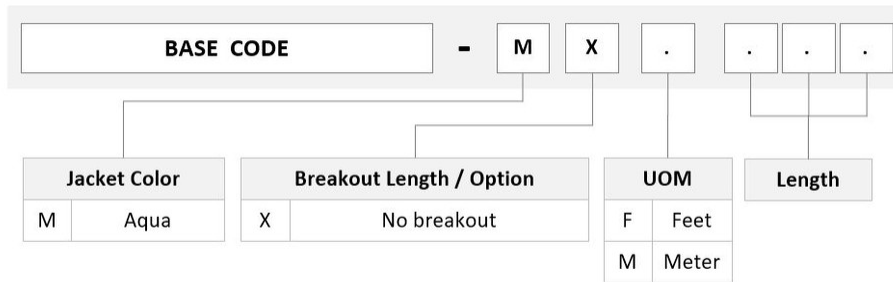

FDXL3L321

Base Product

OM4 LC/UPC Keyed Blue to LC/UPC Keyed Blue Fiber Patch Cord, 1.6 mm Simplex, Plenum

Product Classification

Regional Availability	Asia Australia/New Zealand Europe Latin America Middle East /Africa North America
Portfolio	CommScope®
Product Type	Fiber patch cord, simplex
Product Brand	SYSTIMAX InstaPATCH® 360
Product Series	FDX
Ordering Note	For lengths greater than 999 ft (304 m), orders must be in meters Minimum length may vary based on cable configuration

General Specifications

Color, boot A	Aqua
Color, connector A	Blue
Color, boot B	Aqua
Color, connector B	Blue
Interface, Connector A	LC/UPC
Interface Feature, connector A	Keyed
Interface, Connector B	LC/UPC
Interface Feature, connector B	Keyed
Jacket Color	Aqua
Polarity	Method B
Total Fibers, quantity	1

Dimensions

Cable Assembly Length Range (m)	1 – 999
Cable Assembly Length Range (ft)	1 – 999
Diameter Over Jacket	1.6 mm 0.063 in

FDXL3L321

Ordering Tree

Mechanical Specifications

Cable Retention Strength, maximum 11.24 lb @ 0 ° | 4.40 lb @ 90 °