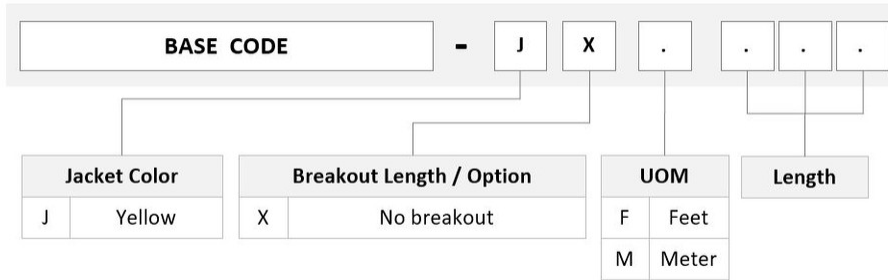

FDWL4L421

Cable Assembly Length Range (ft)	1 – 999
Diameter Over Jacket	1.6 mm | 0.063 in

Ordering Tree

Mechanical Specifications

Cable Retention Strength, maximum	11.24 lb @ 0 ° | 4.40 lb @ 90 °

Optical Specifications

Fiber Mode	Singlemode
Fiber Type	G.652.D | G.657.A1, TeraSPEED®

Environmental Specifications

Operating Temperature	-10 °C to +60 °C (+14 °F to +140 °F)
Environmental Space	Plenum

Regulatory Compliance/Certifications

Agency	Classification
CHINA-ROHS	Below maximum concentration value
ISO 9001:2015	Designed, manufactured and/or distributed under this quality management system
REACH-SVHC	Compliant as per SVHC revision on www.commscope.com/ProductCompliance
ROHS	Compliant
UK-ROHS	Compliant

Included Products