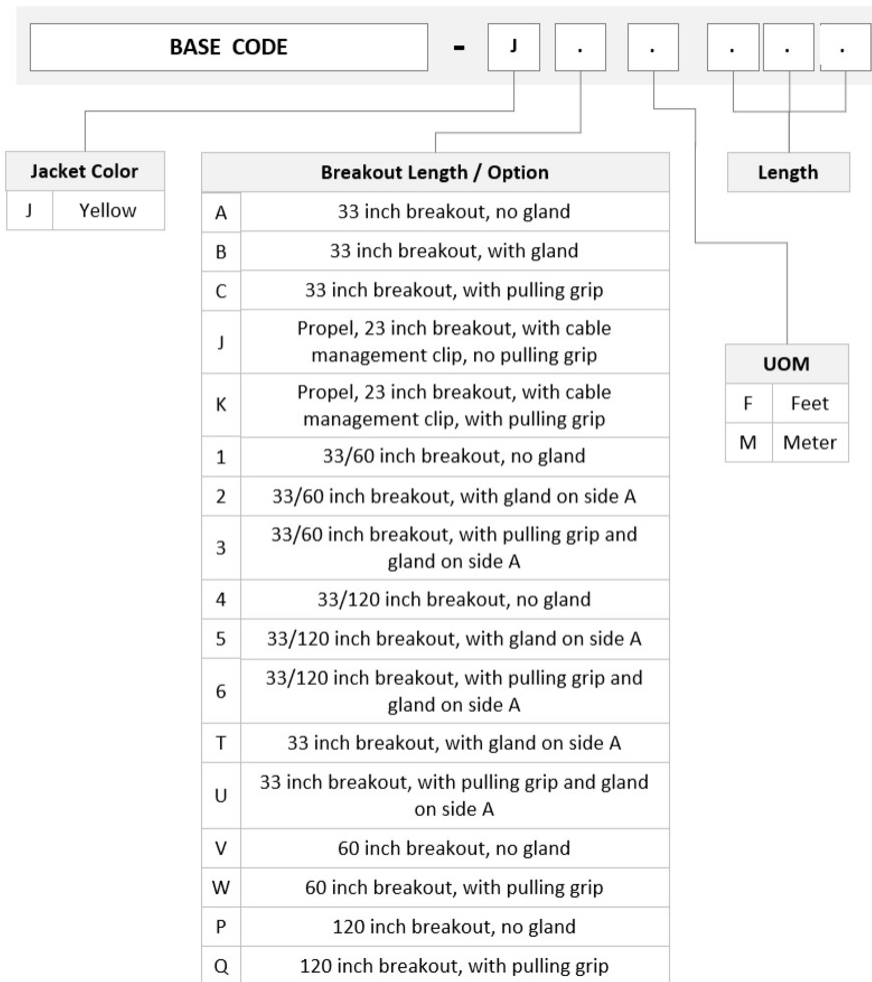

AGGMXUCCM

Base Product

Ultra Low Loss ULL TeraSPEED® MPO(Pinned) to Unconnectorized Pre-terminated Trunk Cable, MPO12, 144-Fiber, Plenum, 12 fiber PmP 2.0 mm Dca, Method A

Product Classification

Regional Availability	Asia Australia/New Zealand Europe Latin America Middle East/Africa North America
Portfolio	CommScope®
Product Type	Fiber trunk cable assembly
Ordering Note	For additional jacket colors, please contact a CommScope Sales Representative For lengths greater than 999 ft (304 m), orders must be in meters Minimum length may vary based on cable configuration

General Specifications

Color, boot A	Black
Color, connector A	Green
Construction Type	Stranded
Furcation Color	Yellow
Interface, Connector A	MPO-12/APC Male
Interface, Connector B	Unterminated
Jacket Color	Yellow
Polarity	Method A
Fibers per Subunit, quantity	12
Total Fibers, quantity	144

Dimensions

Breakout Length	33 in
Cable Assembly Length Range (m)	3 – 999
Cable Assembly Length Range (ft)	10 – 999

Ordering Tree

AGGMXUCCM

Optical Specifications

Fiber Mode	Singlemode
Fiber Type	G.657.A2, TeraSPEED®