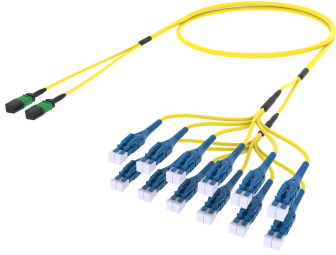

## Base Product

Ultra Low Loss ULL TeraSPEED® MPO(Unpinned) to LC/UPC Uniboot Ruggedized fanout Cable, 24-Fiber, Plenum, 12 fiber PmP 2.0 mm Dca

### Cable Assembly Length Range (m)

2 – 999

# ULGMPLUCF

Cable Assembly Length Range (ft)

7 – 999