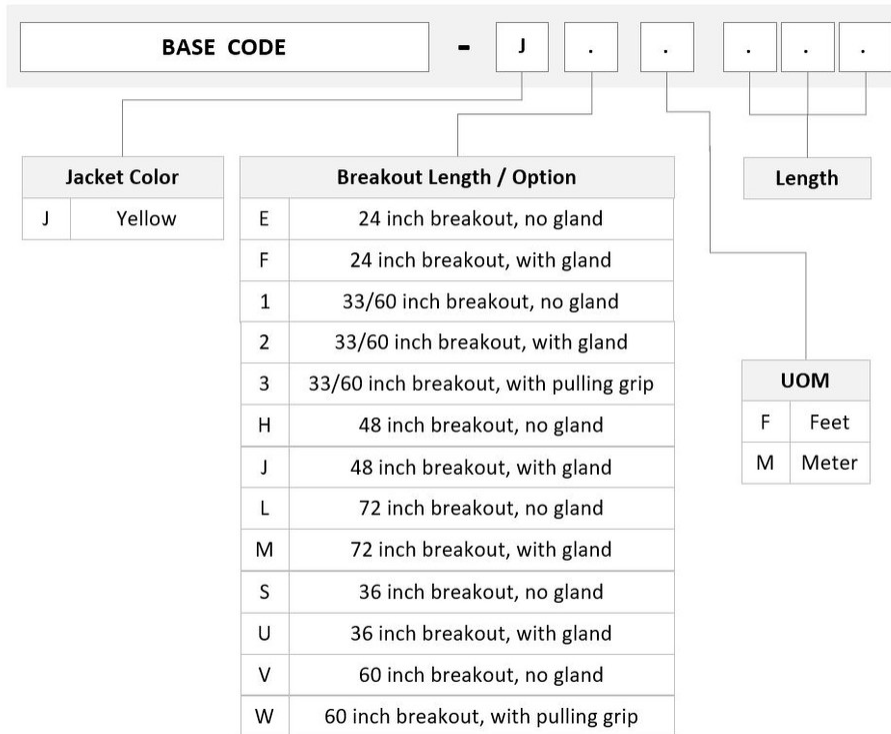

## General Specifications

<b>Color, boot A</b>	Black
<b>Color, connector A</b>	Green
<b>Color, boot B</b>	Blue
<b>Color, connector B</b>	Blue
<b>Construction Type</b>	Stranded
<b>Furcation Color</b>	Yellow
<b>Interface, Connector A</b>	MPO-12/APC Female
<b>Interface, Connector B</b>	LC/UPC
<b>Interface Feature, connector B</b>	ULL
<b>Jacket Color</b>	Yellow
<b>Polarity</b>	Method B Enhanced (ULL)
<b>Fibers per Subunit, quantity</b>	12
<b>Total Fibers, quantity</b>	48

## Ordering Tree