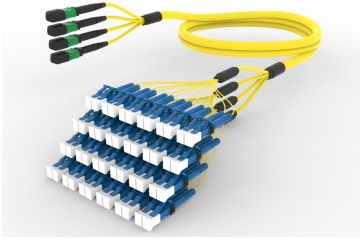

## Base Product

Ultra Low Loss ULL TeraSPEED® MPO(Unpinned) to LC/UPC Ruggedized fanout Cable, 48-Fiber, Plenum, 12 fiber PmP 2.0 mm Dca

## Product Classification

<b>Regional Availability</b>	Asia   Australia/New Zealand   Europe   Latin America   Middle East/Africa   North America
<b>Portfolio</b>	CommScope®
<b>Product Type</b>	Ruggedized fanout
<b>Product Brand</b>	SYSTIMAX ULL
<b>Ordering Note</b>	For additional jacket colors, please contact a CommScope Sales Representative   For lengths greater than 999 ft (304 m), orders must be in meters   Minimum length may vary based on cable configuration

## General Specifications

<b>Color, boot A</b>	Black
<b>Color, connector A</b>	Green
<b>Color, boot B</b>	Blue
<b>Color, connector B</b>	Blue
<b>Construction Type</b>	Stranded
<b>Furcation Color</b>	Yellow
<b>Interface, Connector A</b>	MPO-12/APC Female
<b>Interface, Connector B</b>	LC/UPC
<b>Interface Feature, connector B</b>	ULL
<b>Jacket Color</b>	Yellow
<b>Polarity</b>	Method B Enhanced (ULL)
<b>Fibers per Subunit, quantity</b>	12
<b>Total Fibers, quantity</b>	48