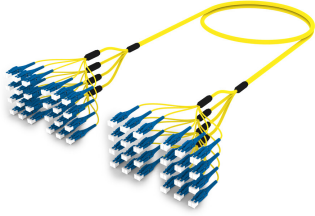

ULGLULUCH

Base Product

Ultra Low Loss ULL TeraSPEED® LC/UPC Uniboot to LC/UPC Uniboot Ruggedized fanout Cable, 48-Fiber, Plenum, 12 fiber PmP 2.0 mm Dca

Product Classification

Regional Availability

Asia | Australia/New Zealand | Europe | Latin America | Middle East/Africa | North America

Portfolio

CommScope®

Product Type

Ruggedized fanout

Product Brand

SYSTIMAX ULL

Ordering Note

For additional jacket colors, please contact a CommScope Sales Representative | For lengths greater than 999 ft (304 m), orders must be in meters | Minimum length may vary based on cable configuration

General Specifications

Color, boot A	Blue
Color, connector A	Green
Color, boot B	Blue
Color, connector B	Blue
Construction Type	Stranded
Furcation Color	Yellow
Interface, Connector A	LC/UPC
Interface Feature, connector A	Uniboot
Interface, Connector B	LC/UPC
Interface Feature, connector B	Uniboot
Jacket Color	Yellow
Fibers per Subunit, quantity	12
Total Fibers, quantity	48